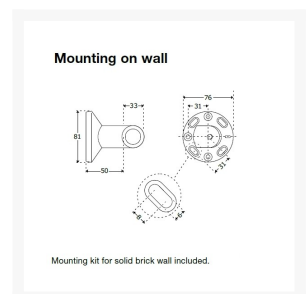

Independent 4 Life

Pressalit PLUS Anglehandrail Section 400x154mm, Incl. Wall Rosette - Choice of Colour

£160.32 Inc. VAT

Product Code: RT341xxx

Product Images

Product Options

Colour	Price Inc. VAT
Pressalit White 000	£160.32
Pressalit Red 035	£176.40
Pressalit Dark Blue 108	£176.40
Pressalit Anthracite 112	£160.32

Description

Pressalit PLUS angle handrail tube, left, 90° angle with one wall rosette and connecting unit male joint.

Please note that (Product code: RT360xxx) PLUS handrail wall mounting with a strap must always be installed at all joints of tubes or every 1200mm, that is not included.

When installed correctly with other components from the Pressalit PLUS handrail system, the rail will have a 50mm projection from the wall making it easier to take hold of the rail.

Key benefits:

- Angled, left-handed handrail section
- Horizontal length (mm): 440
- Vertical length (mm): 154
- Diameter (mm): 33
- Projection from wall (mm): 50