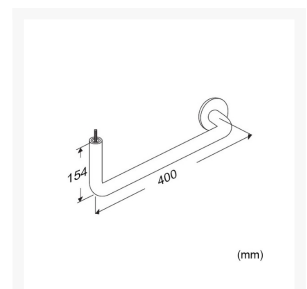

Independent 4 Life

Pressalit PLUS Anglehandrail Section 400x154mm, Incl. Wall Rosette - Choice of Colour

£160.32 Inc. VAT

Product Code: RT341xxx

Product Images

Product Options

Colour	Price Inc. VAT
Pressalit White 000	£160.32
Pressalit Red 035	£176.40
Pressalit Dark Blue 108	£176.40
Pressalit Anthracite 112	£160.32

Description

Pressalit PLUS angle handrail tube, left, 90° angle with one wall rosette and connecting unit male joint.

Please note that (Product code: RT360xxx) PLUS handrail wall mounting with a strap must always be installed at all joints of tubes or every 1200mm, that is not included.

When installed correctly with other components from the Pressalit PLUS handrail system, the rail will have a 50mm projection from the wall making it easier to take hold of the rail.

Key benefits:

- Angled, left-handed handrail section
- Horizontal length (mm): 440
- Vertical length (mm): 154
- Diameter (mm): 33
- Projection from wall (mm): 50

- For fixed mounting
- Easy and quick assembly
- Rail materials: Aluminium, with Polyester lacquer coating, rosette cover cap: Cyclooy plastic
- Create rails for exact requirements/shape as needed
- Please note that (Product code: RT360xxx) PLUS handrail wall mounting with strap must always be installed at all joints of tubes or every 1200mm
- Maximum weight (with a span up to 1000mm): 210kg
- Maximum weight (with a span up to 1300mm): 150kg
- Range of colours available