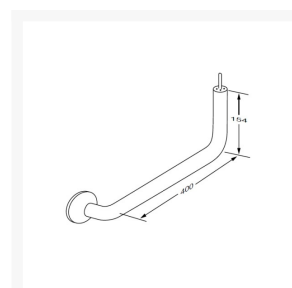

Independent 4 Life

Pressalit PLUS Anglehandrail Section 400x154mm, Incl. Wall Rosette - Choice of Colour

£160.32 Inc. VAT

Product Code: RT340xxx

Product Images

Product Options

Colour	Price Inc. VAT
Pressalit White 000	£160.32
Pressalit Red 035	£176.40
Pressalit Dark Blue 108	£176.40
Pressalit Anthracite 112	£160.32

Description

Pressalit PLUS angle handrail tube, right, 90° angle with one wall rosette and connecting unit male joint.

Please note that (Product code: RT360xxx) PLUS handrail wall mounting with a strap must always be installed at all joints of tubes or every 1200 mm, that is not included.

When installed correctly with other components from the Pressalit PLUS handrail system, the rail will have a 50mm projection from the wall making it easier to take hold of the rail.

Key benefits:

- Angled, right-handed handrail section
- Horizontal length (mm): 440
- Vertical length (mm): 154
- Diameter (mm): 33
- Projection from wall (mm): 50

- For fixed mounting
- Easy and quick assembly
- Rail materials: Aluminium, with Polyester lacquer coating, rosette cover cap: Cycology plastic
- Create rails for exact requirements/shape as needed
- Please note that (Product code: RT360xxx) PLUS handrail wall mounting with strap must always be installed at all joints of tubes or every 1200mm
- Maximum weight (with a span up to 1000mm): 210kg
- Maximum weight (with a span up to 1300mm): 150kg
- Range of colours available