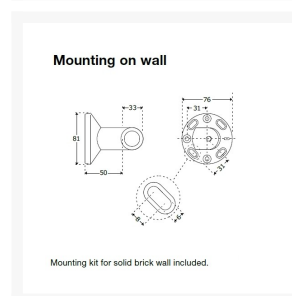

Independent 4 Life

Pressalit PLUS Anglehandrail Section 400x154mm, Incl. Wall Rosette - Choice of Colour

£160.32 Inc. VAT

Product Code: RT340xxx

Product Images

Product Options

Colour	Price Inc. VAT
Pressalit White 000	£160.32
Pressalit Red 035	£176.40
Pressalit Dark Blue 108	£176.40
Pressalit Anthracite 112	£160.32

Description

Pressalit PLUS angle handrail tube, right, 90° angle with one wall rosette and connecting unit male joint.

Please note that (Product code: RT360xxx) PLUS handrail wall mounting with a strap must always be installed at all joints of tubes or every 1200 mm, that is not included.

When installed correctly with other components from the Pressalit PLUS handrail system, the rail will have a 50mm projection from the wall making it easier to take hold of the rail.

Key benefits:

- Angled, right-handed handrail section
- Horizontal length (mm): 440
- Vertical length (mm): 154
- Diameter (mm): 33
- Projection from wall (mm): 50