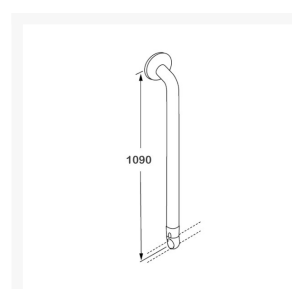

Product Images