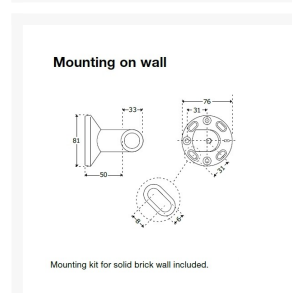

Product Images