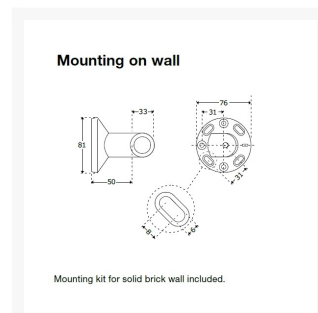

Independent 4 Life

Pressalit PLUS Handrail Section 746mm, Incl. Wall Rosette - Choice of Colour

£179.34 Inc. VAT

Product Code: RT322xxx

Product Images

Product Options

Colour	Price Inc. VAT
Pressalit White 000	£179.34
Pressalit Red 035	£197.52
Pressalit Dark Blue 108	£197.52
Pressalit Anthracite 112	£179.34

Description

Pressalit PLUS handrail Length 746mm, diameter 33mm tube, with 1 x wall rosette.

With connecting unit female joint, a wall mounting (Product code: RT360) has to be installed at all joints of tubes, not included.

When installed correctly with other components from the Pressalit PLUS handrail system, the rail will have a 50mm projection from the wall making it easier to take hold of the rail.

Key benefits:

- Straight handrail section 746mm length
- Reversible right/left
- Diameter (mm): 33
- Projection from wall (mm): 50
- For fixed mounting
- Easy and quick assembly
- Rail materials: Aluminium, with Polyester lacquer coating, rosette cover cap: Cyclopol plastic
- Create rails for exact requirements/shape as needed
- Please note that (Product code: RT360xxx) PLUS handrail wall mounting with strap must always be installed at all joints of tubes or every 1200mm
- Maximum weight (with a span up to 1000mm): 210kg
- Maximum weight (with a span up to 1300mm): 150kg
- Range of colours available
- Can be cut to length

Warranty:

- 5-year manufacturer warranty

Manufacturer product codes:

- RT322000, RT322035, RT322108, RT322112

Additional Information

Manufacturer	Pressalit
Length (mm)	746
Surface Finish	Powder Coated - "Not Cool to Touch"
Type	Grab Rail Connectors / Parts
Material	Aluminium
Mounting	Wall
Fixings	Concealed