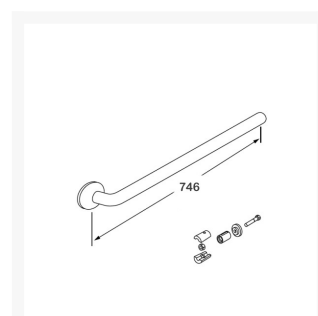

Independent 4 Life

Pressalit PLUS Handrail Section 746mm, Incl. Wall Rosette - Choice of Colour

£179.34 Inc. VAT

Product Code: RT322xxx

Product Images

Product Options

Colour	Price Inc. VAT
Pressalit White 000	£179.34
Pressalit Red 035	£197.52
Pressalit Dark Blue 108	£197.52
Pressalit Anthracite 112	£179.34

Description

Pressalit PLUS handrail Length 746mm, diameter 33mm tube, with 1 x wall rosette.

With connecting unit female joint, a wall mounting (Product code: RT360) has to be installed at all joints of tubes, not included.

When installed correctly with other components from the Pressalit PLUS handrail system, the rail will have a 50mm projection from the wall making it easier to take hold of the rail.

Key benefits:

- Straight handrail section 746mm length
- Reversible right/left
- Diameter (mm): 33
- Projection from wall (mm): 50
- For fixed mounting
- Easy and quick assembly
- Rail materials: Aluminium, with Polyester lacquer coating, rosette cover cap: Cyclopol plastic
- Create rails for exact requirements/shape as needed
- Please note that (Product code: RT360xxx) PLUS handrail wall mounting with strap must always be installed at all joints of tubes or every 1200mm
- Maximum weight (with a span up to 1000mm): 210kg
- Maximum weight (with a span up to 1300mm): 150kg
- Range of colours available
- Can be cut to length

Warranty:

- 5-year manufacturer warranty

Manufacturer product codes:

- RT322000, RT322035, RT322108, RT322112

Additional Information

Manufacturer	Pressalit
Length (mm)	746
Surface Finish	Powder Coated - "Not Cool to Touch"
Type	Grab Rail Connectors / Parts
Material	Aluminium
Mounting	Wall
Fixings	Concealed