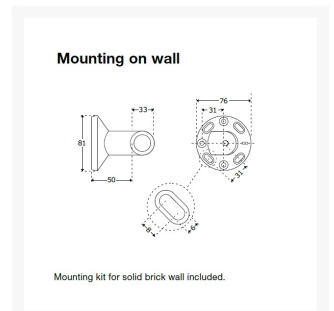

Independent 4 Life

Pressalit PLUS Handrail Section 608mm, Incl. Wall Rosette - Choice of Colour

£167.82 Inc. VAT

Product Code: RT321xxx

Product Images

Product Options

Colour	Price Inc. VAT
Pressalit White 000	£167.82
Pressalit Red 035	£184.86
Pressalit Dark Blue 108	£184.86
Pressalit Anthracite 112	£167.82

Description

Pressalit PLUS handrail Length 608mm, diameter 33mm tube, with 1 x wall rosette.

With connecting unit female joint, a wall mounting (Product code: RT360) has to be installed at all joints of tubes, not included.

When installed correctly with other components from the Pressalit PLUS handrail system, the rail will have a 50mm projection from the wall making it easier to take hold of the rail.

Key benefits:

- Straight handrail section 608mm length
- Reversible right/left
- Diameter (mm): 33
- Projection from wall (mm): 50
- For fixed mounting
- Easy and quick assembly
- Rail materials: Aluminium, with Polyester lacquer coating, rosette cover cap: Cyclooy plastic
- Create rails for exact requirements/shape as needed
- Please note that (Product code: RT360xxx) PLUS handrail wall mounting with strap must always be installed at all joints of tubes or every 1200mm
- Maximum weight (with a span up to 1000mm): 210kg
- Maximum weight (with a span up to 1300mm): 150kg
- Range of colours available

Warranty:

- 5-year manufacturer warranty

Manufacturer product codes:

- RT321000, RT321035, RT321108, RT321112

Additional Information

Manufacturer	Pressalit
Length (mm)	608
Surface Finish	Powder Coated - "Not Cool to Touch"
Type	Grab Rail Connectors / Parts
Material	Aluminium
Mounting	Wall
Fixings	Concealed