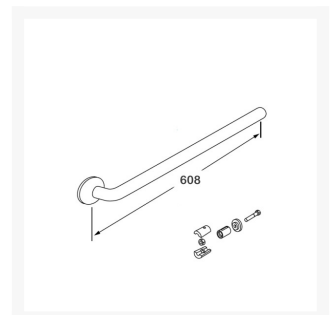

Independent 4 Life

Pressalit PLUS Handrail Section 608mm, Incl. Wall Rosette - Choice of Colour

£167.82 Inc. VAT

Product Code: RT321xxx

Product Images

Product Options

Colour	Price Inc. VAT
Pressalit White 000	£167.82
Pressalit Red 035	£184.86
Pressalit Dark Blue 108	£184.86
Pressalit Anthracite 112	£167.82

Description

Pressalit PLUS handrail Length 608mm, diameter 33mm tube, with 1 x wall rosette.

With connecting unit female joint, a wall mounting (Product code: RT360) has to be installed at all joints of tubes, not included.

When installed correctly with other components from the Pressalit PLUS handrail system, the rail will have a 50mm projection from the wall making it easier to take hold of the rail.

Key benefits:

- Straight handrail section 608mm length
- Reversible right/left
- Diameter (mm): 33
- Projection from wall (mm): 50
- For fixed mounting
- Easy and quick assembly
- Rail materials: Aluminium, with Polyester lacquer coating, rosette cover cap: Cyclooy plastic
- Create rails for exact requirements/shape as needed
- Please note that (Product code: RT360xxx) PLUS handrail wall mounting with strap must always be installed at all joints of tubes or every 1200mm
- Maximum weight (with a span up to 1000mm): 210kg
- Maximum weight (with a span up to 1300mm): 150kg
- Range of colours available

Warranty:

- 5-year manufacturer warranty

Manufacturer product codes:

- RT321000, RT321035, RT321108, RT321112

Additional Information

Manufacturer	Pressalit
Length (mm)	608
Surface Finish	Powder Coated - "Not Cool to Touch"
Type	Grab Rail Connectors / Parts
Material	Aluminium
Mounting	Wall
Fixings	Concealed