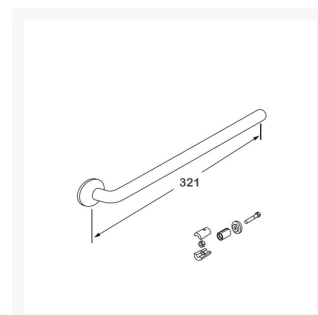

Independent 4 Life

Pressalit PLUS Handrail Section 321mm, Incl. Wall Rosette - Choice of Colour

£145.50 Inc. VAT

Product Code: RT320xxx

Product Images