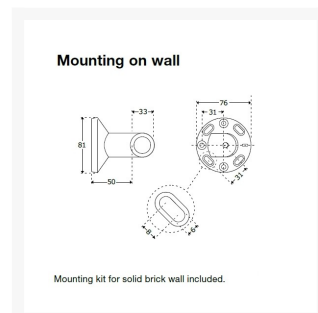

Independent 4 Life

Pressalit PLUS Handrail Section 321mm, Incl. Wall Rosette - Choice of Colour

£145.50 Inc. VAT

Product Code: RT320xxx

Product Images