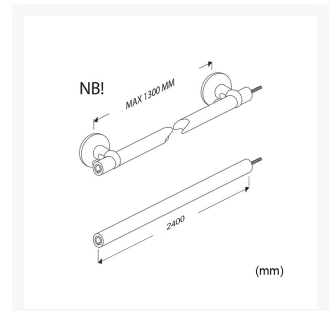

Independent 4 Life

Pressalit PLUS Handrail Section 2400mm - Choice of Colour

£197.52 Inc. VAT

Product Code: RT307xxx

Product Images

Product Options

Colour	Price Inc. VAT
Pressalit White 000	£197.52
Pressalit Red 035	£216.42
Pressalit Dark Blue 108	£216.42
Pressalit Anthracite 112	£197.52

Description

Straight handrail section 2400mm length, 33mm diameter. Includes male and female connections at end of the rail.

When installed correctly with other components from the Pressalit PLUS handrail system, the rail will have a 50mm projection from the wall making it easier to take hold of the rail.

The rail has a warm slip resistant surface, that is not cool to touch.

Key benefits:

- Straight handrail section 2400mm length
- Reversible right/left
- Diameter (mm): 33
- Projection from wall (mm): 50
- For fixed mounting
- Easy and quick assembly
- Rail materials: Aluminium, with Polyester lacquer coating
- Create rails for exact requirements/shape as needed
- Please note that (Product code: RT360xxx) PLUS handrail wall mounting with strap must always be installed at all joints of tubes or every 1200mm
- Maximum weight (with a span up to 1000mm): 210kg
- Maximum weight (with a span up to 1300mm): 150kg
- Range of colours available
- Can be cut to length

Warranty:

- 5-year manufacturer warranty

Manufacturer product codes:

- RT307000, RT307035, RT307108, RT307112

Additional Information

Manufacturer	Pressalit
Length (mm)	2400
Surface Finish	Powder Coated - "Not Cool to Touch"
Type	Grab Rail Connectors / Parts
Material	Aluminium
Mounting	Wall
Fixings	Concealed