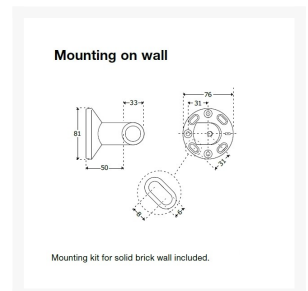

Independent 4 Life

Pressalit PLUS Handrail Section 1046mm, Incl. Wall Rosette - Choice of Colour

£183.78 Inc. VAT

Product Code: RT323xxx

Product Images

Product Options

Colour	Price Inc. VAT
Pressalit White 000	£183.78
Pressalit Red 035	£201.96
Pressalit Dark Blue 108	£201.96
Pressalit Anthracite 112	£183.78

Description

Pressalit PLUS handrail Length 1046mm, diameter 33mm tube, with 1 x wall rosette.

With connecting unit female joint, a wall mounting (Product code: RT360) has to be installed at all joints of tubes, not included.

When installed correctly with other components from the Pressalit PLUS handrail system, the rail will have a 50mm projection from the wall making it easier to take hold of the rail.

Key benefits:

- Straight handrail section 1046mm length
- Reversible right/left
- Diameter (mm): 33
- Projection from wall (mm): 50
- For fixed mounting
- Easy and quick assembly
- Rail materials: Aluminium, with Polyester lacquer coating, rosette cover cap: Cyclooy plastic
- Create rails for exact requirements/shape as needed
- Please note that (Product code: RT360xxx) PLUS handrail wall mounting with strap must always be installed at all joints of tubes or every 1200mm
- Maximum weight (with a span up to 1000mm): 210kg
- Maximum weight (with a span up to 1300mm): 150kg
- Range of colours available
- Can be cut to length

Warranty:

- 5-year manufacturer warranty

Manufacturer product codes:

- RT323000, RT323035, RT323108, RT323112

Additional Information

Manufacturer	Pressalit
Length (mm)	1046
Surface Finish	Powder Coated - "Not Cool to Touch"
Type	Grab Rail Connectors / Parts
Material	Aluminium
Mounting	Wall
Fixings	Concealed