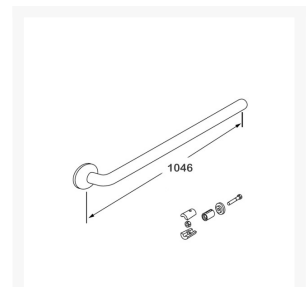

Independent 4 Life

Pressalit PLUS Handrail Section 1046mm, Incl. Wall Rosette - Choice of Colour

£183.78 Inc. VAT

Product Code: RT323xxx

Product Images

Product Options

Colour	Price Inc. VAT
Pressalit White 000	£183.78
Pressalit Red 035	£201.96
Pressalit Dark Blue 108	£201.96
Pressalit Anthracite 112	£183.78

Description

Pressalit PLUS handrail Length 1046mm, diameter 33mm tube, with 1 x wall rosette.

With connecting unit female joint, a wall mounting (Product code: RT360) has to be installed at all joints of tubes, not included.

When installed correctly with other components from the Pressalit PLUS handrail system, the rail will have a 50mm projection from the wall making it easier to take hold of the rail.

Key benefits:

- Straight handrail section 1046mm length
- Reversible right/left
- Diameter (mm): 33
- Projection from wall (mm): 50
- For fixed mounting
- Easy and quick assembly
- Rail materials: Aluminium, with Polyester lacquer coating, rosette cover cap: Cyclooy plastic
- Create rails for exact requirements/shape as needed
- Please note that (Product code: RT360xxx) PLUS handrail wall mounting with strap must always be installed at all joints of tubes or every 1200mm
- Maximum weight (with a span up to 1000mm): 210kg
- Maximum weight (with a span up to 1300mm): 150kg
- Range of colours available
- Can be cut to length

Warranty:

- 5-year manufacturer warranty

Manufacturer product codes:

- RT323000, RT323035, RT323108, RT323112

Additional Information

Manufacturer	Pressalit
Length (mm)	1046
Surface Finish	Powder Coated - "Not Cool to Touch"
Type	Grab Rail Connectors / Parts
Material	Aluminium
Mounting	Wall
Fixings	Concealed