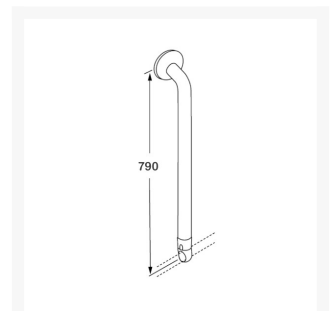

Independent 4 Life

Pressalit PLUS Handrail Section 790mm, Incl. Wall Rosette and Strap - Choice of Colour

£177.06 Inc. VAT

Product Code: RT332xxx

Product Images

Product Options

Colour	Price Inc. VAT
Pressalit White 000	£177.06
Pressalit Red 035	£194.52
Pressalit Dark Blue 108	£194.52
Pressalit Anthracite 112	£177.06

Description

Pressalit PLUS grab rail, length 790mm, diameter 33mm tube, with 1 x wall rosette and strap for jointing to a horizontal or vertical rail.

When installed correctly with other components from the Pressalit PLUS handrail system, the rail will have a 50mm projection from the wall making it easier to take hold of the rail.

Key benefits:

- Straight rail section 790mm length
- Diameter (mm): 33
- Projection from wall (mm): 50
- For fixed mounting
- Easy and quick assembly
- Rail materials: Aluminium, with Polyester lacquer coating, Rosette cover cap: Cyclopy plastic and Strap: Nylon (PA)
- Create rails for exact requirements/shape as needed
- The PLUS Shower Head Holder can be fitted to the vertical rail. Order separately:
- - (Product Codes: RT600000 – White, RT600112 – Anthracite, RT600035 - Red and RT600108 – Dark Blue)
- Maximum load (with a span up to 1000mm): 210kg
- Maximum load (with a span up to 1300mm): 150kg
- Range of colours available

Warranty:

- 5-year manufacturer warranty

Manufacturer product codes:

- RT332000, RT332035, RT332108, RT332112

Additional Information

Manufacturer	Pressalit
Length (mm)	790
Surface Finish	Powder Coated - "Not Cool to Touch"
Type	Grab Rail Connectors / Parts
Material	Aluminium
Mounting	Wall
Fixings	Concealed