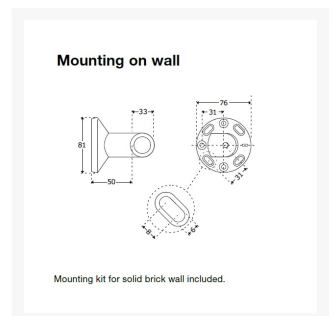

Independent 4 Life

Pressalit PLUS Handrail Section 790mm, Incl. Wall Rosette and Strap - Choice of Colour

£177.06 Inc. VAT

Product Code: RT332xxx

Product Images

Product Options

Colour	Price Inc. VAT
Pressalit White 000	£177.06
Pressalit Red 035	£194.52
Pressalit Dark Blue 108	£194.52
Pressalit Anthracite 112	£177.06

Description

Pressalit PLUS grab rail, length 790mm, diameter 33mm tube, with 1 x wall rosette and strap for jointing to a horizontal or vertical rail.

When installed correctly with other components from the Pressalit PLUS handrail system, the rail will have a 50mm projection from the wall making it easier to take hold of the rail.

Key benefits:

- Straight rail section 790mm length
- Diameter (mm): 33
- Projection from wall (mm): 50
- For fixed mounting
- Easy and quick assembly
- Rail materials: Aluminium, with Polyester lacquer coating, Rosette cover cap: Cyclopy plastic and Strap: Nylon (PA)
- Create rails for exact requirements/shape as needed
- The PLUS Shower Head Holder can be fitted to the vertical rail. Order separately:
- - (Product Codes: RT600000 – White, RT600112 – Anthracite, RT600035 - Red and RT600108 – Dark Blue)
- Maximum load (with a span up to 1000mm): 210kg
- Maximum load (with a span up to 1300mm): 150kg
- Range of colours available

Warranty:

- 5-year manufacturer warranty

Manufacturer product codes:

- RT332000, RT332035, RT332108, RT332112

Additional Information

Manufacturer	Pressalit
Length (mm)	790
Surface Finish	Powder Coated - "Not Cool to Touch"
Type	Grab Rail Connectors / Parts
Material	Aluminium
Mounting	Wall
Fixings	Concealed