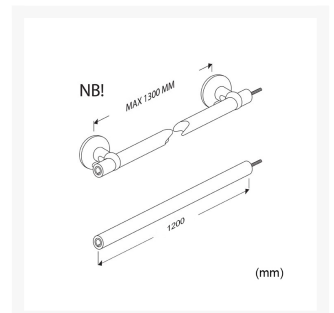

Independent 4 Life

Pressalit PLUS Handrail Section 1200mm - Choice of Colour

£128.10 Inc. VAT

Product Code: RT303xxx

Product Images

Product Options

Colour	Price Inc. VAT
Pressalit White 000	£128.10
Pressalit Red 035	£140.64
Pressalit Dark Blue 108	£140.64
Pressalit Anthracite 112	£128.10

Description

Straight handrail section 1200mm length, 33mm diameter. Includes male and female connections at end of the rail.

When installed correctly with other components from the Pressalit PLUS handrail system, the rail will have a 50mm projection from the wall making it easier to take hold of the rail.

The rail has a warm slip resistant surface, that is not cool to touch.

Key benefits:

- Straight handrail section 1200mm length
- Reversible right/left
- Diameter (mm): 33
- Projection from wall (mm): 50
- For fixed mounting
- Easy and quick assembly
- Rail materials: Aluminium, with Polyester lacquer coating
- Create rails for exact requirements/shape as needed
- Please note that (Product code: RT360xxx) PLUS handrail wall mounting with strap must always be installed at all joints of tubes or every 1200mm
- Maximum weight (with a span up to 1000mm): 210kg
- Maximum weight (with a span up to 1300mm): 150kg
- Range of colours available
- Can be cut to length

Warranty:

- 5-year manufacturer warranty

Manufacturer product codes:

- RT303000, RT303035, RT303108, RT303112

Additional Information

Manufacturer	Pressalit
Length (mm)	1200
Surface Finish	Powder Coated - "Not Cool to Touch"
Type	Grab Rail Connectors / Parts
Material	Aluminium
Mounting	Wall
Fixings	Concealed