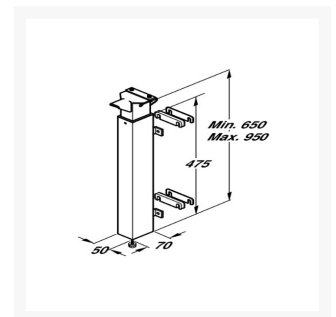

Independent 4 Life

Ropox Flexi Height Adjustable Wall Leg - 650 to 950mm

£411.83 Inc. VAT

Product Code: 30-67600

Product Images

Description

Height Adjustable Wall leg for Ropox FlexiManual and FlexiElectric height adjustable worktop frames.

- Leg allows for vertical height adjustment from 650 to 950mm
- Must be wall fixed, if the wall is of insufficient strength, support feet must be used
- Includes wall spacers
- Includes adjustable floor support