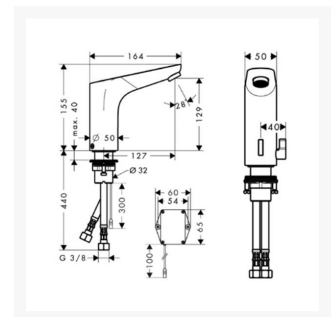

Independent 4 Life

Pressalit Infrared Touchless Washbasin Tap (Battery Operated)

£842.10 Inc. VAT

Product Code: RT631

Product Images

Description

Pressalit (Hansgrohe) infrared sensor tap with a temperature adjustment lever located to the right hand side. Ideal for users with limited hand dexterity to operate and for the unintentional excessive use of water.

Approvals:

- WRAS approved

Technical details:

- Temperature adjustment
- Tap body offers protection against scalding
- Flow controller l/min: 5
- Automatic switching-off: after 1 min
- Recommended operating pressure: 1 - 5 bar dynamic
- Max operating pressure: 8 bar static
- Max inlet temperature: 60°C
- Max basin thickness (mm): 40
- CR-P2 Battery-operated (V): 6
- The indicator LED signals that the battery must be changed
- Protection class: IPX5
- See PDF Installation Instructions for the range settings of the infrared proximity for users
- Tap manufactured by Hansgrohe
- PLEASE NOTE: THE REDUCERS ARE NOT SUPPLIED - The Pressalit Flexible Plumbing Kit must also be purchased