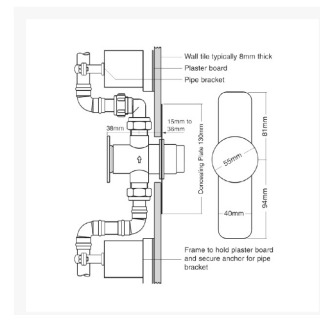

Independent 4 Life

Inta Concealed Timed Flow Shower Control (30 Seconds)

£85.55 Inc. VAT

Product Code: TF99730CP

Product Images

Description

Inta concealed shower control, for use where water conservation is essential.

The Inta Timed Flow systems are an eco-friendly, stylish and economical solution to the problem of water wastage.

They are intended for use with an Intamix TMV valve for thermostatic temperature control.

Key benefits:

- Simple operation
- Water economy
- Closes automatically
- Non concussive operation
- Timed flow 30 seconds
- For use with Inta Vandal-Resistant Shower Head: VR991CP and VR992CP (order separately)

Approvals:

- WRAS approved

Technical details:

- Min operating pressure: 0.2 bar dynamic
- Max operating pressure: 10 bar static
- Max inlet temperature: 65°C
- Timed flow at 1 bar: 30 ± 3 seconds
- Inlet connections: 15mm compression
- Outlet connections: 15mm compression
- Cartridge: TF0815530CP