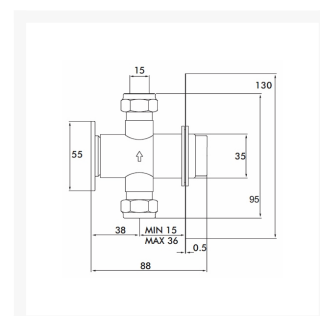

Independent 4 Life

Inta Concealed Timed Flow Shower Control (30 Seconds)

£85.55 Inc. VAT

Product Code: TF99730CP

Product Images

Description

Inta concealed shower control, for use where water conservation is essential.

Approvals:

- WRAS approved

Technical details:

- Min operating pressure: 0.2 bar dynamic
- Max operating pressure: 10 bar static
- Max inlet temperature: 65°C
- Timed flow at 1 bar: 30 ± 3 seconds
- Inlet connections: 15mm compression
- Outlet connections: 15mm compression
- Cartridge: TF0815530CP