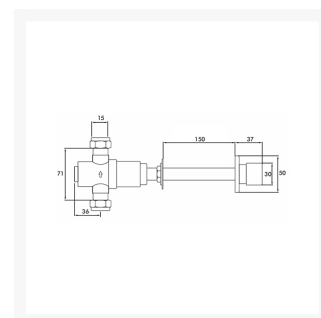

Independent 4 Life

Ina Timed Flow Vandal-Resistant Shower Control for Prisons, 150mm Spindle

£212.98 Inc. VAT

Product Code: TF222CP150

Product Images

Description

Ina vandal resistant shower control for prisons with 150mm extended spindle.

The Time Flow Control systems are an eco-friendly, stylish and economical solution to water wastage.