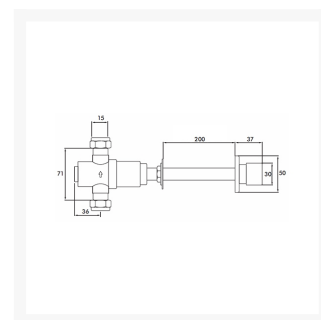

Independent 4 Life

Ina Timed Flow Vandal-Resistant Shower Control for Prisons, 200mm Spindle

£229.96 Inc. VAT

Product Code: TF222CP200

Product Images

Description

Ina vandal resistant shower control for prisons with 200mm extended spindle.

The Time Flow Control systems are an eco-friendly, stylish and economical solution to water wastage.