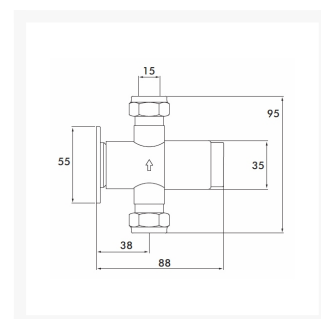

Independent 4 Life

Inta Exposed Timed Flow Shower Control (30 Seconds)

£85.55 Inc. VAT

Product Code: TF99230CP

Product Images

Description

Inta exposed shower control, for use where water conservation is essential.

- WRAS approved

Technical details:

- Min. operating pressure: 0.2 bar dynamic
- Max. operating pressure: 10 bar static
- Max. inlet temperature: 65°C
- Timed flow at 1 bar: 30 ± 3 seconds
- Inlet connections: 15mm compression
- Outlet connections: 15mm compression
- Cartridge: TF0815530CP