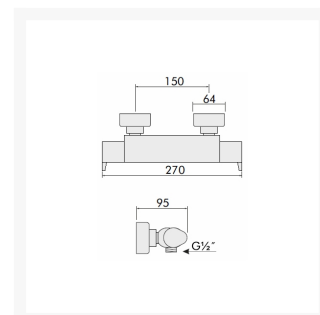

Independent 4 Life

£273.90 Inc. VAT

Inta Enzo Deluxe Safe Touch Thermostatic Bar Shower, Slide Rail Kit, Push Button Handset & Smooth Hose

Product Code: EN10035CP

Product Images

Description

The Inta Enzo Deluxe is a sleeker version of the standard Enzo, with a beautiful slimline design combined with

This version of the Inta Enzo Deluxe features a 593mm length slide rail kit, smooth hose and push button handset.

Key benefits:

- Deluxe thermostatic shower with slide rail kit
- 1500mm Smooth hose
- Adjustable fixing points for riser
- Push button handset with facial spa spray and pulsating massage function

Warranty:

- 5 year manufacturer warranty

Additional Information

Manufacturer	Inta
Shower Type	Direct Fed (Mixer)
Shower Features	Thermostatic Mixers, Fixed Riser Rail, Flexible Hose and Handset, Shower Head Holder
Fixings	Exposed
Control	Manual Dial
Hose Length (mm) / Application	1500 / Shower Hose
Water Pressure	Low, Normal Mains
Technologies	Thermostatic Control, Safe Touch, Anti-Scald
Approvals	WRAS Approved, TMV2 (Domestic Sector)