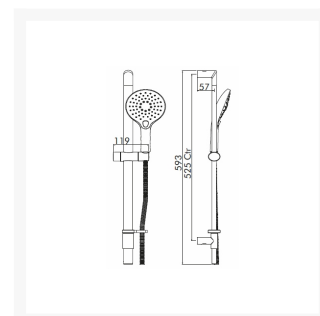

Independent 4 Life

£273.90 Inc. VAT

Inta Enzo Deluxe Safe Touch Thermostatic Bar Shower, Slide Rail Kit, Push Button Handset & Smooth Hose

Product Code: EN10035CP

Product Images

Description

The Inta Enzo Deluxe is a sleeker version of the standard Enzo, with a beautiful slimline design combined with

This version of the Inta Enzo Deluxe features a 593mm length slide rail kit, smooth hose and push button handset.

Key benefits:

- Deluxe thermostatic shower with slide rail kit
- 1500mm Smooth hose
- Adjustable fixing points for riser
- Push button handset with facial spa spray and pulsating massage function

Safety features:

- Safe touch - body remains cool-to-touch
- Anti-scald - water is prevented from reaching a temperature hot enough to scald

Approvals:

- TMV2 approved
- WRAS approved

Technical details:

- Min inlet pressure: 0.2 bar dynamic
- Max inlet pressure: 5 bar static
- Inlet connections: ¾" (valve body)
- Outlet connection: G½"
- Factory pre-set temperature: 38°C
- Min inlet temperature differential: 15°C

Warranty:

- 5 year manufacturer warranty

Additional Information

Manufacturer	Inta
Shower Type	Direct Fed (Mixer)
Shower Features	Thermostatic Mixers, Fixed Riser Rail, Flexible Hose and Handset, Shower Head Holder
Fixings	Exposed
Control	Manual Dial
Hose Length (mm) / Application	1500 / Shower Hose
Water Pressure	Low, Normal Mains
Technologies	Thermostatic Control, Safe Touch, Anti-Scald
Approvals	WRAS Approved, TMV2 (Domestic Sector)