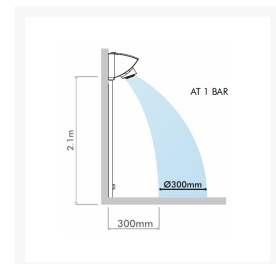

Product Images