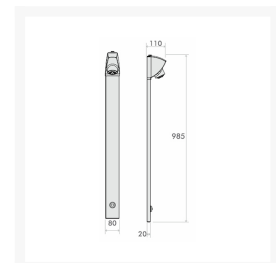

Product Images