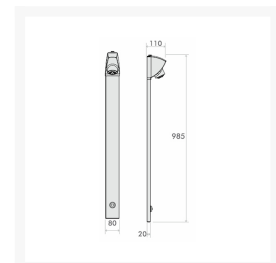

Independent 4 Life

£423.28 Inc. VAT

Inta i-Sport Shower Panel, Push Button Timed Flow Control & Adjustable Shower Head - Back Inlet

Product Code: SP9207CP

Product Images

Description

The Inta i-Sport is a compact shower panel designed for high use commercial washrooms.

It has a sleek and durable design, with adjustable spray direction anti-limescale shower head and pneumatic time flow control.

This version of the i-Sport has back inlet connection.

Key benefits:

- Sleek and durable shower panel for commercial installations
- All-in-one compact design
- 8 litres per minute flow regulator
- Directional control shower head
- Anti limescale rub-clean head
- Back inlet connection