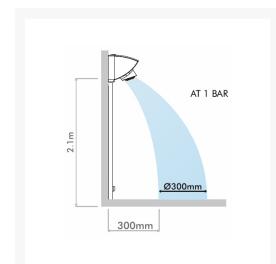

Independent 4 Life

£423.28 Inc. VAT

Inta i-Sport Shower Panel, Push Button Timed Flow Control & Adjustable Shower Head - Back Inlet

Product Code: SP9207CP

Product Images

Description

The Inta i-Sport is a compact shower panel designed for high use commercial washrooms.

It has a sleek and durable design, with adjustable spray direction anti-limescale shower head and pneumatic time flow control.

This version of the i-Sport has back inlet connection.

Key benefits:

- Sleek and durable shower panel for commercial installations
- All-in-one compact design
- 8 litres per minute flow regulator
- Directional control shower head
- Anti limescale rub-clean head
- Back inlet connection