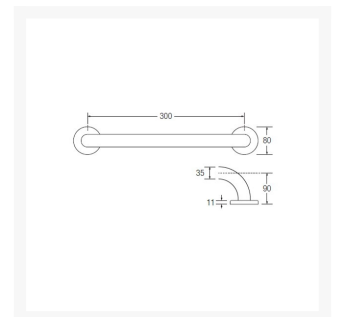

Independent 4 Life

AWS Regent 300mm Stainless Steel Straight Grab Rail - MPF

£56.46 Inc. VAT

Product Code: AWS-0021

Product Images

Description

The AWS Regent is a luxury range of stainless steel handrails defined by its smooth curved design.

Constructed from high quality materials and featuring low profile cover plates, the 35mm diameter gives the rail increased strength and stability.

This version of the AWS Regent is 300mm long and comes in a mirror polished finish.