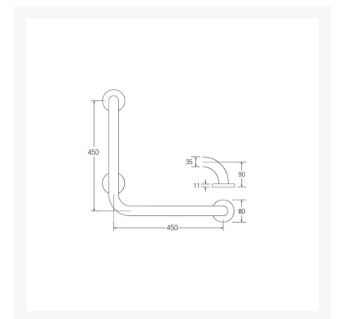

Independent 4 Life

AWS Regent 450x450mm SS L Shaped Grab Rail, LH - MPF

£122.06 Inc. VAT

Product Code: AWS-0027

Product Images

Description

The AWS Regent is a luxury range of stainless steel handrails defined by its smooth curved design.

Constructed from high quality materials and featuring low profile cover plates, the 35mm diameter gives the rail increased strength and stability.

This version of the AWS Regent is 450x450mm long in a left handed 'L' shaped design, and comes in a mirror