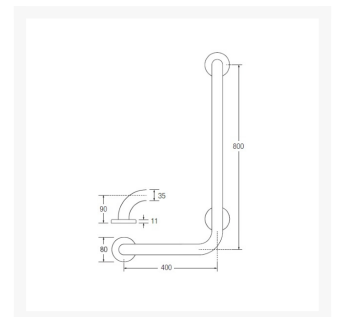

Independent 4 Life

AWS Regent 400x800mm SS L Shaped Grab Rail, RH - MPF

£125.71 Inc. VAT

Product Code: AWS-0029

Product Images

Description

The AWS Regent is a luxury range of stainless steel handrails defined by its smooth curved design.

Constructed from high quality materials and featuring low profile cover plates, the 35mm diameter gives the rail increased strength and stability.

This version of the AWS Regent is 400x800mm long in a right handed 'L' shaped design, and comes in a