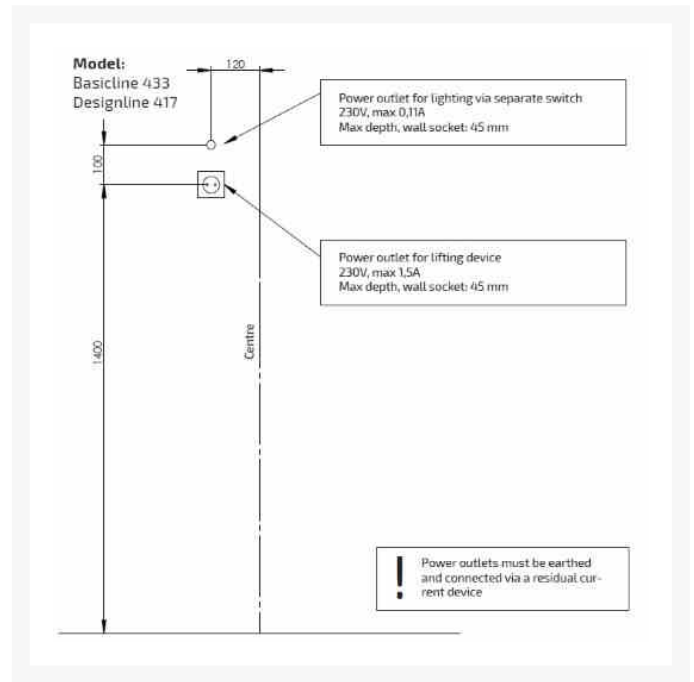

Additional Options

Product Code / Optional control upgrade	425-410 / Standard corded hand control	£0.00
	61385 / Handheld remote control (single channel)	£337.50
Product Code / Optional upgrades	425-331 / Flexible drain hose with water trap	£88.20
	425-401 / Safety stop system	£406.80

Description

The Granberg Designline 417-0 is an electric washbasin lift with integrated mirror with LED lighting above.

Stylish and discreet, the entire system moves to the required height using the corded hand control, which can be complimented with an optional handheld remote control.

This version comes in a clean white finish that can be completed with a washbasin, tap and flexible feed and waste kit.

Key benefits:

- Tall pedestal 250mm height adjustable system with mirror and lighting
- White laminate surround with solid oiled oak canopy and 3 x recessed LED spotlights
- Electric operation with corded hand control, optional handheld radio control (Product Code: 61385)
- Mirror and lighting move in tandem with the basin
- Plumbing connections can be elegantly concealed in the lifting unit