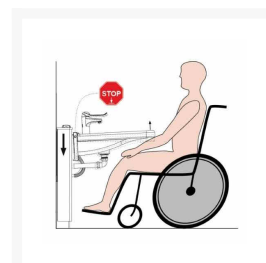

Product Images