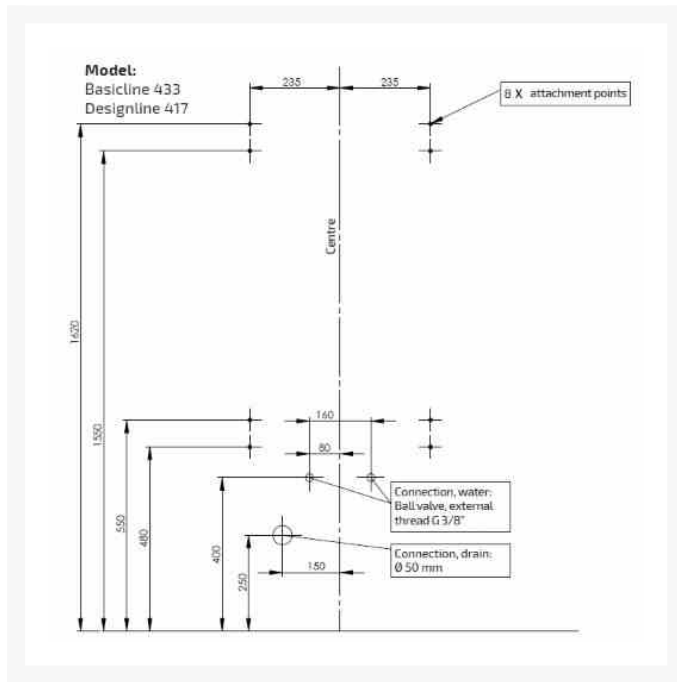

Additional Options

Product Code / Optional control upgrade	425-410 / Standard corded hand control	£0.00
	61385 / Handheld remote control (single channel)	£337.50
Product Code / Optional upgrades	425-331 / Flexible drain hose with water trap	£88.20
	425-401 / Safety stop system	£406.80

Description

The Granberg Designline 417-0 is an electric washbasin lift with integrated mirror with LED lighting above.

Stylish and discreet, the entire system moves to the required height using the corded hand control, which can be complimented with an optional handheld remote control.

This version comes in a clean white finish that can be completed with a washbasin, tap and flexible feed and waste kit.

Key benefits:

- Tall pedestal 250mm height adjustable system with mirror and lighting
- White laminate surround with solid oiled oak canopy and 3 x recessed LED spotlights
- Electric operation with corded hand control, optional handheld radio control (Product Code: 61385)
- Mirror and lighting move in tandem with the basin
- Plumbing connections can be elegantly concealed in the lifting unit