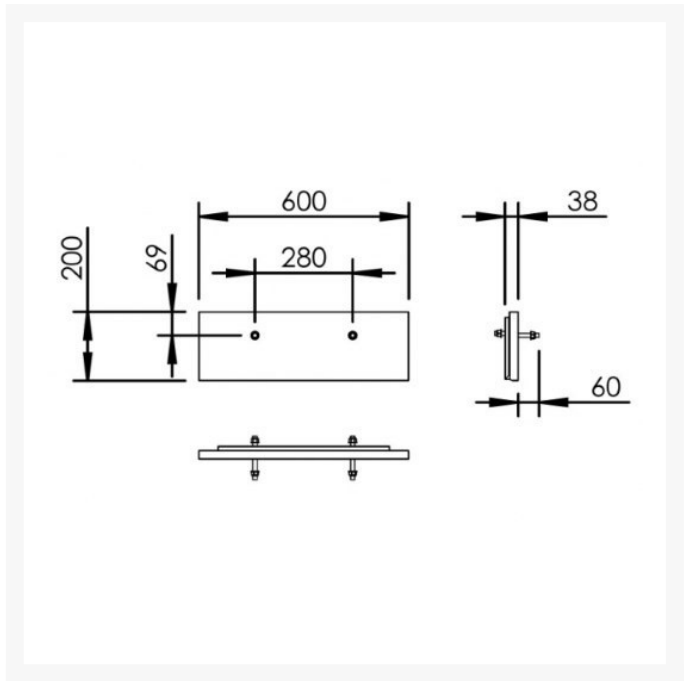

Independent 4 Life

Granberg Designline 417-0-05 Electric WB Lift, Mirror, 3x LED's - OPT Control, Safety System & Waste Kit - Oak

£4,942.08 Inc. VAT

Product Code: 417-0-05

Product Images

Additional Options

Description

The Granberg Designline 417-0 is an electric washbasin lift with integrated mirror with LED lighting above.

Stylish and discreet, the entire system moves to the required height using the corded hand control, which can be complimented with an optional handheld remote control.

Technical details:

- Total width (mm): 715
- Total height (mm): 1770-2020 (250mm adjustable)
- Depth of pedestal (mm): 120
- Height of mirror (mm): 1000
- Width of mirror (mm): 600
- Speed of operation: 18mm / sec
- Lifting force (kg): 100
- Wired hand controller, IP65 rated, with support hook
- Electrical connection: Plug to 230 V, max 1.5A
- Note: If ordering the optional handheld remote control a double plug socket is required
- Enclosure IP-class: IPX4

Washbasin:

- Maximum basin load (kg): 40
- Maximum width of washbasin (mm): 670
- Maximum depth of washbasin (mm): 600
- Basin centre-to-centre fixings (mm): 280

Material:

- Back panel: Plywood coated with high-pressure Oak laminate (Formica K6149, oak)
- Mirror: 1000 x 600 x 4mm silver-backed float glass with ground edges incl. mirror clips
- Mounting cover: White plastic
- Safety switches and other metal parts: Powder-coated steel sheet