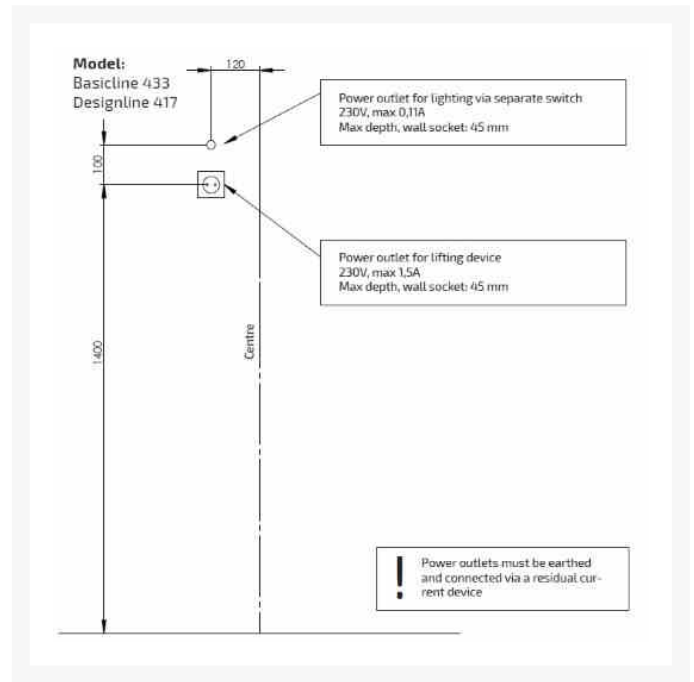

Additional Options

Product Code / Optional control upgrade	425-410 / Standard corded hand control	£0.00
	61385 / Handheld remote control (single channel)	£337.50
Product Code / Optional upgrades	425-331 / Flexible drain hose with water trap	£88.20
	425-401 / Safety stop system	£406.80

Description

The Granberg Designline 417-0 is an electric washbasin lift with integrated mirror with LED lighting above.

Stylish and discreet, the entire system moves to the required height using the corded hand control, which can be complimented with an optional handheld remote control.

This version comes in a classic oak finish that can be completed with a washbasin, tap and flexible feed and waste kit.

Key benefits:

- Tall pedestal 250mm height adjustable system with mirror and lighting
- Classic oak laminate surround with solid oiled oak canopy and 3 x recessed LED spotlights
- Electric operation with corded hand control, optional handheld radio control (Product Code: 61385)
- Mirror and lighting move in tandem with the basin
- Plumbing connections can be elegantly concealed in the lifting unit