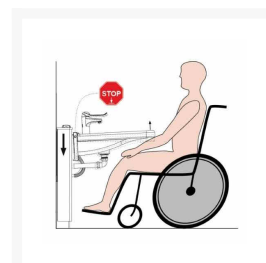

Independent 4 Life

Granberg Designline 417-0-05 Electric WB Lift, Mirror, 3x LED's - OPT Control, Safety System & Waste Kit - Oak

£4,942.08 Inc. VAT

Product Code: 417-0-05

Product Images

Additional Options

Description

The Granberg Designline 417-0 is an electric washbasin lift with integrated mirror with LED lighting above.

Stylish and discreet, the entire system moves to the required height using the corded hand control, which can be complimented with an optional handheld remote control.

This version comes in a classic oak finish that can be completed with a washbasin, tap and flexible feed and waste kit.

Key benefits:

- Tall pedestal 250mm height adjustable system with mirror and lighting
- Classic oak laminate surround with solid oiled oak canopy and 3 x recessed LED spotlights
- Electric operation with corded hand control, optional handheld radio control (Product Code: 61385)
- Mirror and lighting move in tandem with the basin
- Plumbing connections can be elegantly concealed in the lifting unit

Technical details:

- Total width (mm): 715
- Total height (mm): 1770-2020 (250mm adjustable)
- Depth of pedestal (mm): 120
- Height of mirror (mm): 1000
- Width of mirror (mm): 600
- Speed of operation: 18mm / sec
- Lifting force (kg): 100
- Wired hand controller, IP65 rated, with support hook
- Electrical connection: Plug to 230 V, max 1.5A
- Note: If ordering the optional handheld remote control a double plug socket is required
- Enclosure IP-class: IPX4