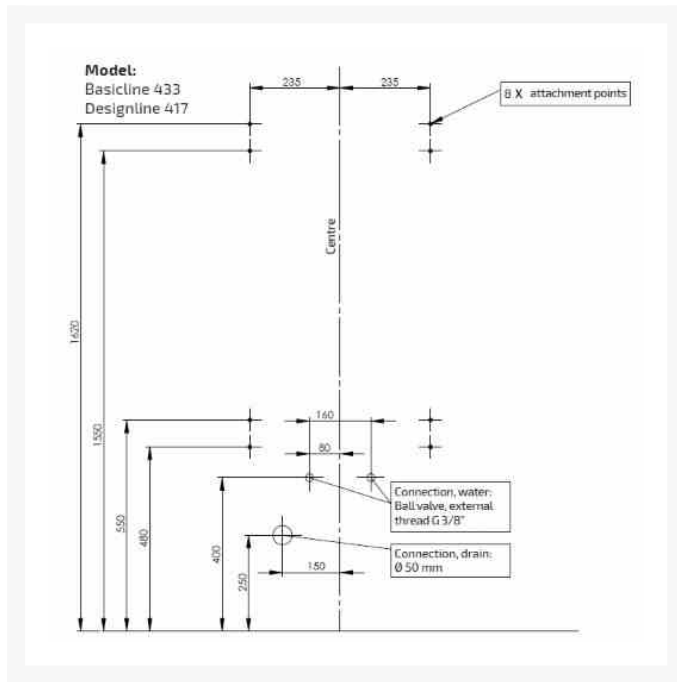

Additional Options

Product Code / Optional control upgrade	425-410 / Standard corded hand control	£0.00
	61385 / Handheld remote control (single channel)	£337.50
Product Code / Optional upgrades	425-331 / Flexible drain hose with water trap	£88.20
	425-401 / Safety stop system	£406.80

Description

The Granberg Designline 417-0 is an electric washbasin lift with integrated mirror with LED lighting above.

Stylish and discreet, the entire system moves to the required height using the corded hand control, which can be complimented with an optional handheld remote control.

This version comes in a classic oak finish that can be completed with a washbasin, tap and flexible feed and waste kit.

Key benefits:

- Tall pedestal 250mm height adjustable system with mirror and lighting
- Classic oak laminate surround with solid oiled oak canopy and 3 x recessed LED spotlights
- Electric operation with corded hand control, optional handheld radio control (Product Code: 61385)
- Mirror and lighting move in tandem with the basin
- Plumbing connections can be elegantly concealed in the lifting unit