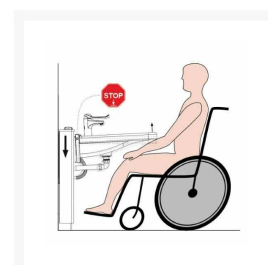

Independent 4 Life

£4,942.08 Inc. VAT

Granberg Designline 417-0-10 Electric WB Lift, Mirror, 3x LED's - OPT Control, Safety System & Waste Kit - Black

Product Code: 417-0-10

Product Images

Additional Options

Description

The Granberg Designline 417-0 is an electric washbasin lift with integrated mirror with LED lighting above.

Stylish and discreet, the entire system moves to the required height using the corded hand control, which can be complimented with an optional handheld remote control.

This version comes in a modern black finish, that can be completed with a washbasin, tap and flexible feed and waste kit.

Key benefits:

- Tall pedestal 250mm height adjustable system with mirror and lighting
- Black laminate surround with solid oiled oak canopy and 3 x recessed LED spotlights
- Electric operation with corded hand control, optional handheld radio control (Product Code: 61385)
- Mirror and lighting move in tandem with the basin
- Plumbing connections can be elegantly concealed in the lifting unit

Technical details:

- Total width (mm): 715
- Total height (mm): 1770-2020 (250mm adjustable)
- Depth of pedestal (mm): 120
- Height of mirror (mm): 1000
- Width of mirror (mm): 600
- Speed of operation: 18mm / sec
- Lifting force (kg): 100
- Wired hand controller, IP65 rated, with support hook
- Electrical connection: Plug to 230 V, max 1.5A
- Note: If ordering the optional handheld remote control a double plug socket is required
- Enclosure IP-class: IPX4