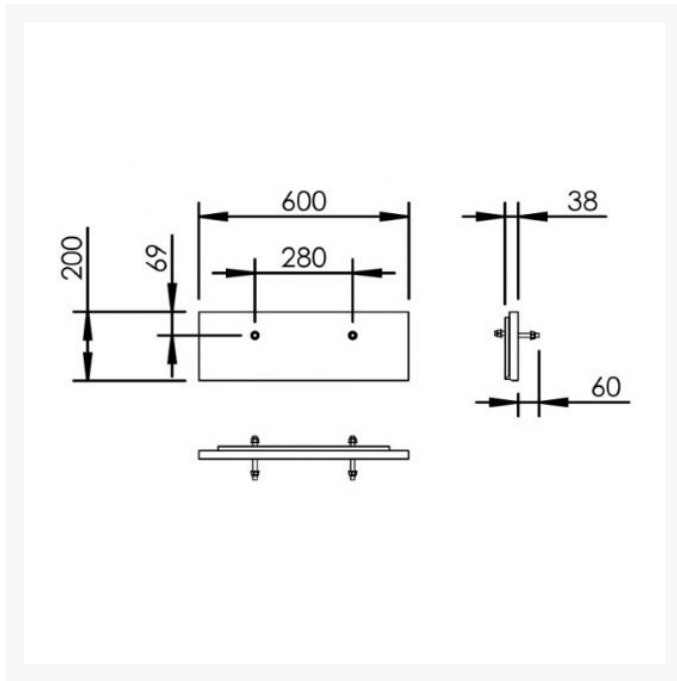

Independent 4 Life

£4,942.08 Inc. VAT

Granberg Designline 417-0-10 Electric WB Lift, Mirror, 3x LED's - OPT Control, Safety System & Waste Kit - Black

Product Code: 417-0-10

Product Images

Additional Options

Description

The Granberg Designline 417-0 is an electric washbasin lift with integrated mirror with LED lighting above.

Stylish and discreet, the entire system moves to the required height using the corded hand control, which can be complimented with an optional handheld remote control.

Technical details:

- Total width (mm): 715
- Total height (mm): 1770-2020 (250mm adjustable)
- Depth of pedestal (mm): 120
- Height of mirror (mm): 1000
- Width of mirror (mm): 600
- Speed of operation: 18mm / sec
- Lifting force (kg): 100
- Wired hand controller, IP65 rated, with support hook
- Electrical connection: Plug to 230 V, max 1.5A
- Note: If ordering the optional handheld remote control a double plug socket is required
- Enclosure IP-class: IPX4

Washbasin:

- Maximum basin load (kg): 40
- Maximum width of washbasin (mm): 670
- Maximum depth of washbasin (mm): 600
- Basin centre-to-centre fixings (mm): 280

Material:

- Back panel: Plywood coated with high-pressure Black laminate (Formica 2253, black)
- Mirror: 1000 x 600 x 4mm silver-backed float glass with ground edges incl. mirror clips
- Mounting cover: White plastic
- Safety switches and other metal parts: Powder-coated steel sheet