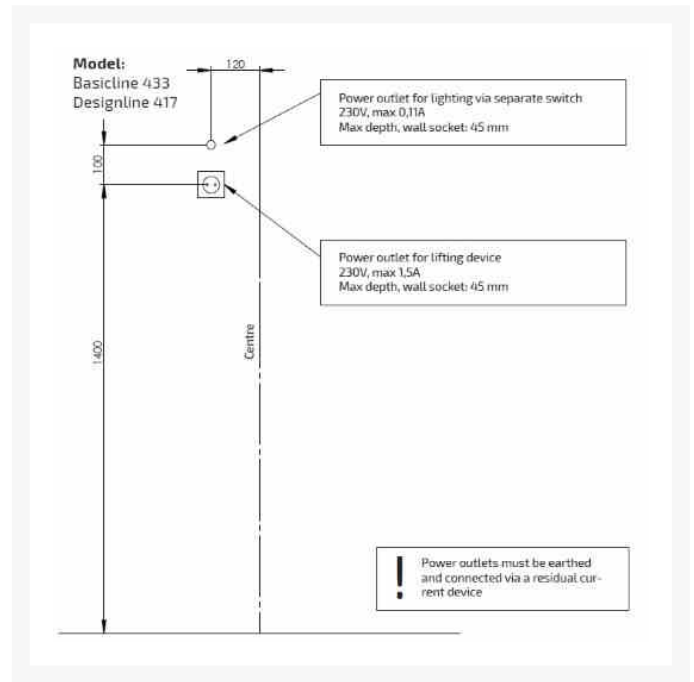

Additional Options

Product Code / Optional control upgrade	425-410 / Standard corded hand control	£0.00
	61385 / Handheld remote control (single channel)	£337.50
Product Code / Optional upgrades	425-331 / Flexible drain hose with water trap	£88.20
	425-401 / Safety stop system	£406.80

Description

The Granberg Designline 417-0 is an electric washbasin lift with integrated mirror with LED lighting above.

Stylish and discreet, the entire system moves to the required height using the corded hand control, which can be complimented with an optional handheld remote control.

This version comes in a modern black finish, that can be completed with a washbasin, tap and flexible feed and waste kit.

Key benefits:

- Tall pedestal 250mm height adjustable system with mirror and lighting
- Black laminate surround with solid oiled oak canopy and 3 x recessed LED spotlights
- Electric operation with corded hand control, optional handheld radio control (Product Code: 61385)
- Mirror and lighting move in tandem with the basin
- Plumbing connections can be elegantly concealed in the lifting unit