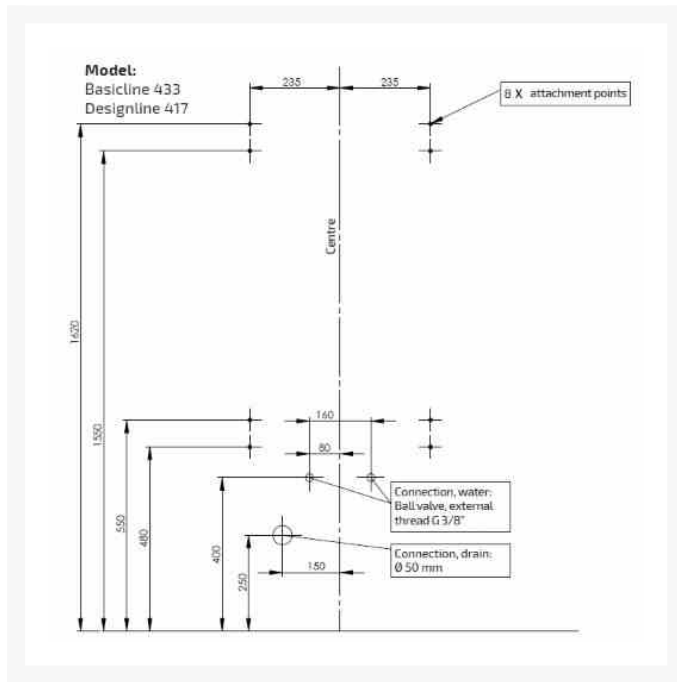

Additional Options

Product Code / Optional control upgrade	425-410 / Standard corded hand control	£0.00
	61385 / Handheld remote control (single channel)	£337.50
Product Code / Optional upgrades	425-331 / Flexible drain hose with water trap	£88.20
	425-401 / Safety stop system	£406.80

Description

The Granberg Designline 417-0 is an electric washbasin lift with integrated mirror with LED lighting above.

Stylish and discreet, the entire system moves to the required height using the corded hand control, which can be complimented with an optional handheld remote control.

This version comes in a modern black finish, that can be completed with a washbasin, tap and flexible feed and waste kit.

Key benefits:

- Tall pedestal 250mm height adjustable system with mirror and lighting
- Black laminate surround with solid oiled oak canopy and 3 x recessed LED spotlights
- Electric operation with corded hand control, optional handheld radio control (Product Code: 61385)
- Mirror and lighting move in tandem with the basin
- Plumbing connections can be elegantly concealed in the lifting unit