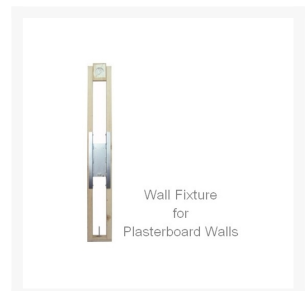

Independent 4 Life

PBA Programma CAP 600mm Grey Concealed Drop-down Support Arm for Stud Walls

Product Code: 4E80210

Product Images

Description

PBA Programma CAP.445.0000/T 35x35mm rounded fold-out support rail at 600mm length.

Ideal for hotels and guest houses, as well as domestic homes, the fold down design of the PBA range creates a discreet bathroom for all users.

This version of the rail comes as a pack in a sleek grey colour, with all fixings required for installation in stud walls.

Key benefits:

- 600mm drop down support arm
- Watertight casing to house rail with swivel and self-balancing mechanism
- Concealed design hides the rail in the wall when not in use
- Push pad releases the support, swinging it outwards when gently pressed
- Ergonomic rail design
- Grey colour

Includes:

- PBA drop down support arm
- PBA stainless steel watertight protective casing
- PBA wall fixture for plasterboard walls
- PBA template for plasterboard walls

Technical details:

- Vertical stored height (mm): 852
- Rail length (mm): 600
- Max. load carrying capacity (kg): 120
- Materials: Coated extruded aluminium rail, die-cast aluminium casing