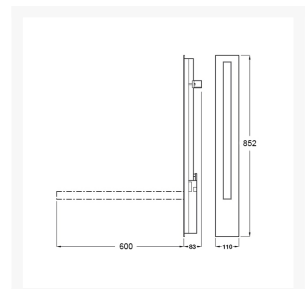

Independent 4 Life

PBA Programma CAP 600mm Grey Concealed Drop-down Support Arm for Stud Walls

Product Code: 4E80210

Product Images

Description

PBA Programma CAP.445.0000/T 35x35mm rounded fold-out support rail at 600mm length.

Key benefits:

- 600mm drop down support arm
- Watertight casing to house rail with swivel and self-balancing mechanism
- Concealed design hides the rail in the wall when not in use
- Push pad releases the support, swinging it outwards when gently pressed
- Ergonomic rail design
- Grey colour

Includes:

- PBA drop down support arm
- PBA stainless steel watertight protective casing
- PBA wall fixture for plasterboard walls
- PBA template for plasterboard walls

Technical details:

- Vertical stored height (mm): 852
- Rail length (mm): 600
- Max. load carrying capacity (kg): 120
- Materials: Coated extruded aluminium rail, die-cast aluminium casing