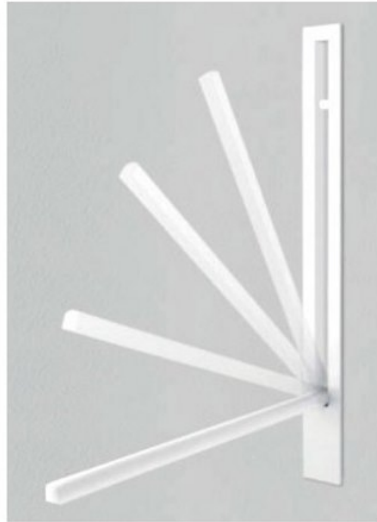

Independent 4 Life

PBA Programma CAP 600mm Grey Concealed Drop-down Support Arm for Stud Walls

Product Code: 4E80210

Product Images

Description

PBA Programma CAP.445.0000/T 35x35mm rounded fold-out support rail at 600mm length.

Ideal for hotels and guest houses, as well as domestic homes, the fold down design of the PBA range creates a discreet bathroom for all users.

This version of the rail comes as a pack in a sleek grey colour, with all fixings required for installation in stud walls.

Key benefits:

- 600mm drop down support arm
- Watertight casing to house rail with swivel and self-balancing mechanism
- Concealed design hides the rail in the wall when not in use
- Push pad releases the support, swinging it outwards when gently pressed
- Ergonomic rail design
- Grey colour

Includes:

- PBA drop down support arm
- PBA stainless steel watertight protective casing
- PBA wall fixture for plasterboard walls
- PBA template for plasterboard walls

Technical details:

- Vertical stored height (mm): 852
- Rail length (mm): 600
- Max. load carrying capacity (kg): 120
- Materials: Coated extruded aluminium rail, die-cast aluminium casing