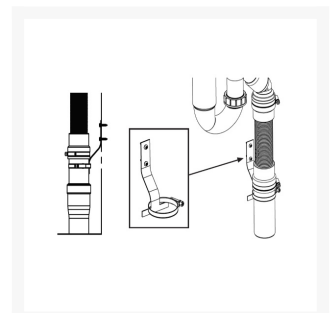

Independent 4 Life

Granberg Flexible Drain Hose for Kitchen Sink Waste - 200-650mm Length

£54.00 Inc. VAT

Product Code: 61801

Product Images

Description

Granberg flexible drain hose for connecting sinks on height adjustable worktop lifts.

Supplied as standard with all Granberg Ergosteel ES shallow bowl kitchen sinks and Sit-on sinks.

The hose extends between 200-650mm.

Key benefits:

- Trouble-free connection
- Couplings supplied - 2x 40-60mm jubilee clips and 1x 50-65mm jubilee clip
- T shaped fixing bracket - waste to wall
- Spiral steel wire reinforced PVC flexible tube
- Grey colour
- Diameter at connection: 50mm

Warranty:

- 2 year manufacturer warranty

Additional Information

Manufacturer	Granberg
Component	Flexible Waste
Hose Length (mm) / Application	200-650 / Flexible Waste