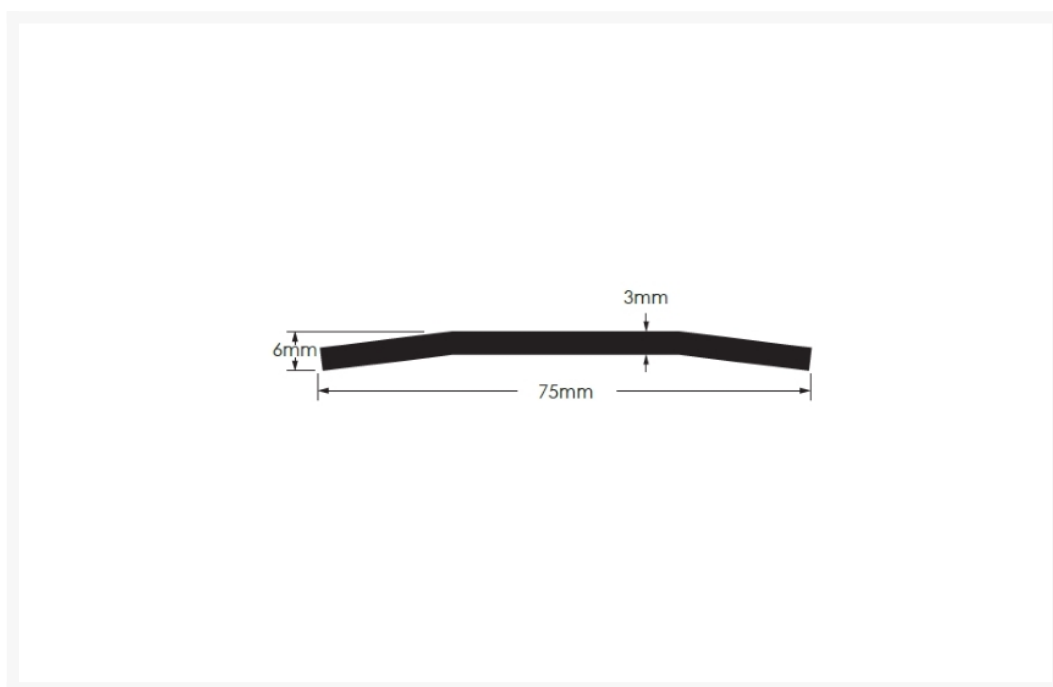

# AWS Smooth Low Flat Stainless-steel Door Threshold - 75 W x 6mm H x 2100mm L

Product Code: 4LA840255

## Description

---

75mm wide smooth stainless steel door threshold for external doors, designed to stand up to particularly harsh environments, such as marine and chlorine.

Low flat threshold at 6mm in height, and constructed from 3mm thick Grade 304 stainless steel.

## Technical details:

- Length: 2100mm (6'10 11/16")
- Width: 75mm (2.95")
- Height: 6mm (0.236")
- Material: 3mm (0.118") thick stainless steel
- Stainless steel: Grade 304