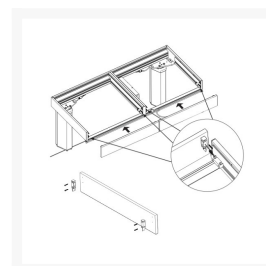

Product Images