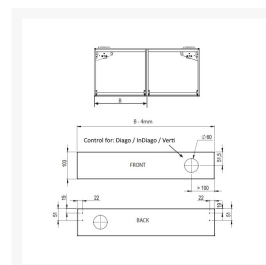

Product Images