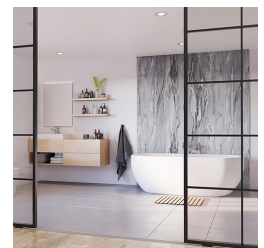

Product Images