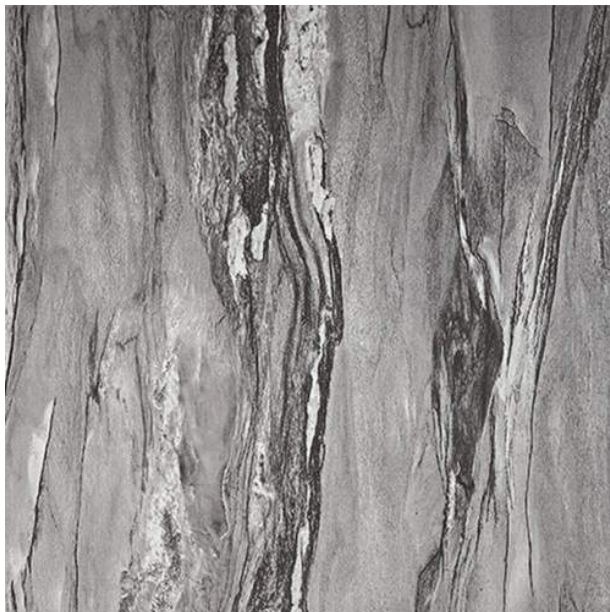

Independent 4 Life

Showerwall Wall Panels - Grey Volterra Gloss - Choice of Panel

£137.36 Inc. VAT

Product Code: SW53

Product Images