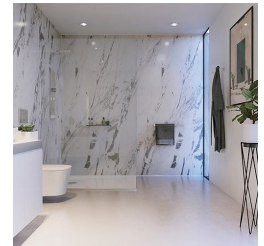

Product Images