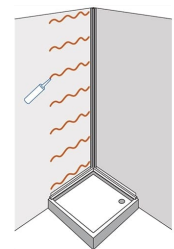

Product Images