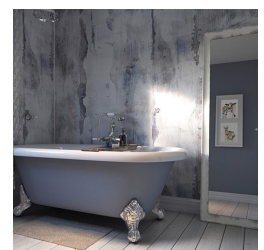

Product Images