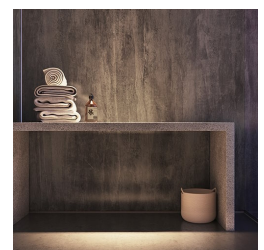

Product Images