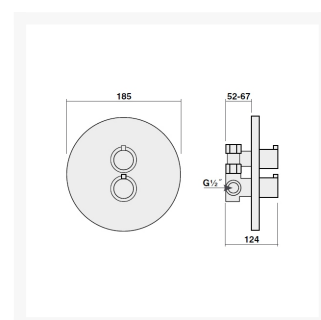

Independent 4 Life

Inta Kiko Deluxe Concealed Thermostatic Shower, Flexible Slide Rail Kit, Push Button Handset & Wall Elbow

£382.25 Inc. VAT

Product Code: KIKOD11

Product Images

Description

The Inta Kiko Deluxe features a sleek stainless steel design, minimalist accessories, and easy to operate peg

Technical details:

- Max inlet pressure: 5 bar static
- Min inlet pressure: 0.4 bar dynamic
- Inlet connections: 15mm compression elbows
- Outlet connections: 15mm compression
- Min inlet temperature differential to achieve failsafe: 15°C
- Thermostatic cartridge: 2402PL
- Flow cartridge: VC02NF