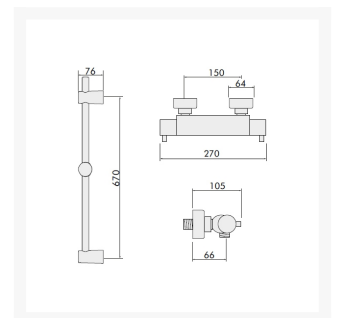

Independent 4 Life

£234.60 Inc. VAT

Inta Kiko Deluxe Thermostatic Bar Shower, Slide Rail Kit, Push Button Handset & Smooth Hose

Product Code: KK10035CP

Product Images

Description

The Inta Kiko Deluxe features a sleek stainless steel design, minimalist accessories, and easy to operate peg

www.independent4life.co.uk | info@independent4life.co.uk | Tel: 0800 500 3001 | VAT No: 942447711

EORI GB942447711000