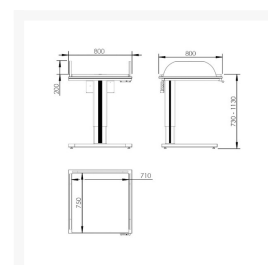

# Granberg Changing Table 332, Height ADJ, Border Height 200mm - Ladder Left, Mattress - 800x800mm

£4,388.28 Inc. VAT

Product Code: 332-080-121

## Description

---

The Granberg 332 is a height adjustable baby changing table, with a ladder, mattress and 200mm high solid birch moulding to the border sides.

This complete version of the 332 is 800mm in width with right hand pull-out baskets and a folding/extendable ladder on the left.

### Technical details:

- Installation: Free-standing with adjustable feet
- Depth (mm): 800
- Width (mm): 800
- Mattress W x D x H (mm): 710x750x30
- Working height (mm): 730 - 1130
- Speed: 30mm / second
- Border height (mm): 200
- Electrical connection: 230 V ~50 Hz, 173 VA
- IP-class: IP20
- Max. user weight (kg): 50