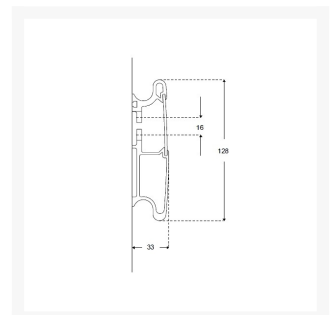

# Pressalit PLUS Horiz Wall Track - Anthracite Grey, 600-3900mm Lengths

£132.12 Inc. VAT

Product Code: R98xx112

## Product Options

---

| Length (mm) | Price Inc. VAT |
|-------------|----------------|
| 600         | £132.12        |
| 900         | £173.76        |
| 1200        | £206.76        |
| 1500        | £241.68        |
| 1800        | £284.34        |
| 2100        | £312.00        |
| 2400        | £347.40        |
| 2700        | £385.80        |
| 3000        | £422.10        |
| 3300        | £457.80        |
| 3600        | £495.90        |
| 3900        | £530.10        |

## Description

---

Pressalit PLUS wall track for horizontal mounting, which allows movement of products - to push within reach or out of the way for different user situations.

Allowing for space efficiency, products can be moved into dead space. Available in lengths from 600 to 3900mm.

#### **Technical specification:**

- Anthracite grey colour cover plate
- Recommended installation height to the top of the wall track (mm): 852
- Track height (mm): 128
- Track depth (mm): 33
- Depending on the wall type, the track has a maximum load of 1000kg
- Materials: The wall track is primarily made of 10-micrometre anodized aluminium
- Materials: The cover plate is made of polystyrene
- Materials: The ends of the track are capped with ABS polymer