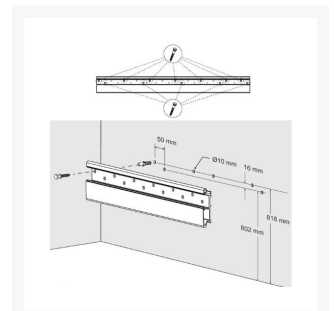

Product Images