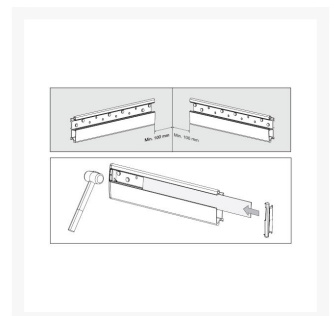

Independent 4 Life

Pressalit PLUS Horiz Wall Track - Anthracite Grey, 600-3900mm Lengths

£132.12 Inc. VAT

Product Code: R98xx112

Product Images