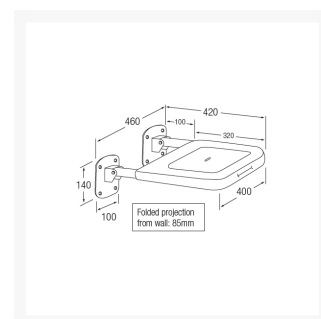

Independent 4 Life

AWS Folding White Friction Shower Seat, Stainless Steel Fixings

£177.48 Inc. VAT

Product Code: AWS-0045

Product Images

Description

Drop down shower seat from the AWS range, with an easy to use friction hinged seat.

The seat comes in a clean white finish and is coupled with stainless steel frame and backplates for ultimate durability.

Key benefits:

- White drop down shower seat
- Easy to use friction action
- Can be folded into a fully upright position
- Stainless steel frame and backplates in mirror polish finish
- Load tested to a vertical drop weight of 170kg - this does not include customer fixings
- Plastic seat - removable for easy cleaning
- Backplate bolt holes are drilled for M8 bolts (fixings not supplied)
- Made in Britain
- Matching AWS Regent grabrails and accessories also available

Technical details:

- Seat width (mm): 400
- Seat depth (mm): 320
- Overall depth when in folded down position (mm): 420
- Projection from wall when in folded up position (mm): 85
- Max. load (kg): 170

Warranty: