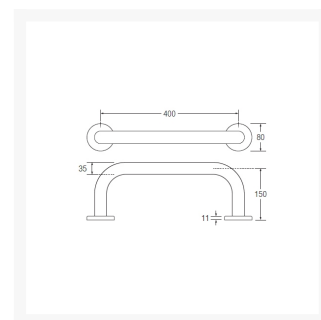

Independent 4 Life

AWS Regent SS Toilet Backrest Rail, White Cushion, 400mm Width x 150mm Projection - MPF

£77.69 Inc. VAT

Product Code: AWS-0039

Product Images

Description

AWS stainless steel support rail with low profile cover plates in a mirror polished finish, with a water-resistant white foam cushioned backrest pad.

Ideal for Doc M Low-level toilet installations, where only a toilet seat is fitted.

www.independent4life.co.uk | info@independent4life.co.uk | Tel: 0800 500 3001 | VAT No: 942447711

EORI GB942447711000

Constructed from high quality materials, the 35mm diameter gives the rail increased strength and stability.

Key benefits:

- 304 grade stainless steel support rail with mirror polish finish (MPF)
- Ideal for use in wet and damp areas
- Concealed fixings with low profile cover plates
- 400mm width
- Rail 150mm projection from wall
- 35mm diameter rail
- 35mm thick White water-resistant backrest cushion
- Doc M compliant
- Made in Britain
- Matching AWS Regent grabrails and accessories also available

Technical details:

- Width (mm): 400
- Rail projection from wall (mm): 150
- Rail diameter (mm): 35
- Dark Backrest cushion L x W x D (mm): 355 x 160 x 35
- Overall projection from the wall including rail and backrest (mm): 168
- White
- Water resistant foam
- Easy to clean
- The cushion is supplied loose, with stainless steel brackets and bolt fixings