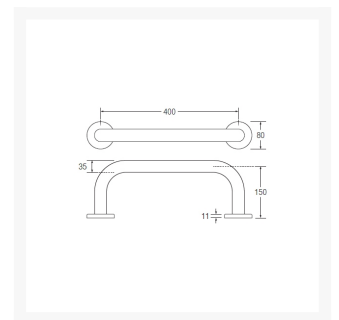

Independent 4 Life

AWS Regent SS Toilet Backrest Rail, Blue Cushion, 400mm Width x 150mm Projection - MPF

£85.52 Inc. VAT

Product Code: AWS-0041

Product Images

Description

AWS stainless steel support rail with low profile cover plates in a mirror polished finish, with a water-resistant dark blue foam cushioned backrest pad.

Ideal for Doc M Low-level toilet installations, where only a toilet seat is fitted.

www.independent4life.co.uk | info@independent4life.co.uk | Tel: 0800 500 3001 | VAT No: 942447711

EORI GB942447711000

Constructed from high quality materials, the 35mm diameter gives the rail increased strength and stability.

Key benefits:

- 304 grade stainless steel support rail with mirror polish finish (MPF)
- Ideal for use in wet and damp areas
- Concealed fixings with low profile cover plates
- 400mm width
- Rail 150mm projection from wall
- 35mm diameter rail
- 35mm thick dark blue water-resistant backrest cushion
- Doc M compliant
- Made in Britain
- Matching AWS Regent grabrails and accessories also available

Technical details:

- Width (mm): 400
- Rail projection from wall (mm): 150
- Rail diameter (mm): 35
- Dark Backrest cushion L x W x D (mm): 355 x 160 x 35
- Overall projection from the wall including rail and backrest (mm): 168
- Blue (RAL 5011)
- Water resistant foam
- Easy to clean
- The cushion is supplied loose, with stainless steel brackets and bolt fixings