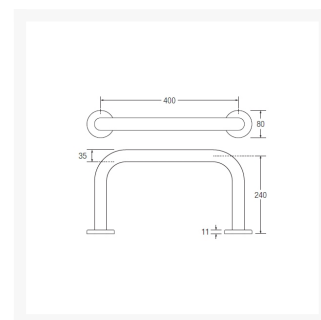

# AWS Regent SS Toilet Backrest Rail, Blue Cushion, 400mm Width x 240mm Projection - MPF

£89.52 Inc. VAT

Product Code: AWS-0042

## Description

AWS stainless steel support rail with low profile cover plates in a mirror polished finish, with a water-resistant dark blue foam cushioned backrest pad.

Ideal for Doc M Low-level toilet installations, where only a toilet seat is fitted.

**Key benefits:**

- 304 grade stainless steel support rail with mirror polish finish (MPF)
- Ideal for use in wet and damp areas
- Concealed fixings with low profile cover plates
- 400mm width
- Rail 240mm projection from wall
- 35mm diameter rail
- 35mm thick dark blue water-resistant backrest cushion
- Doc M compliant
- Made in Britain
- Matching AWS Regent grabrails and accessories also available

**Technical details:**

- Width (mm): 400
- Rail projection from wall (mm): 240
- Rail diameter (mm): 35
- Dark Backrest cushion L x W x D (mm): 355 x 160 x 35
- Overall projection from the wall including rail and backrest (mm): 258
- Blue (RAL 5011)
- Water resistant foam
- Easy to clean
- The cushion is supplied loose, with stainless steel brackets and bolt fixings