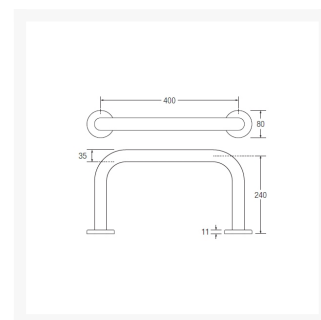

Independent 4 Life

AWS Regent SS Toilet Backrest Rail, White Cushion, 400mm Width x 240mm Projection - MPF

£81.70 Inc. VAT

Product Code: AWS-0040

Product Images

Description

AWS stainless steel support rail with low profile cover plates in a mirror polished finish, with a water-resistant white foam cushioned backrest pad.

Ideal for Doc M Low-level toilet installations, where only a toilet seat is fitted.

www.independent4life.co.uk | info@independent4life.co.uk | Tel: 0800 500 3001 | VAT No: 942447711

EORI GB942447711000

Constructed from high quality materials, the 35mm diameter gives the rail increased strength and stability.

Key benefits:

- 304 grade stainless steel support rail with mirror polish finish (MPF)
- Ideal for use in wet and damp areas
- Concealed fixings with low profile cover plates
- 400mm width
- Rail 240mm projection from wall
- 35mm diameter rail
- 35mm thick White water-resistant backrest cushion
- Doc M compliant
- Made in Britain
- Matching AWS Regent grabrails and accessories also available

Technical details:

- Width (mm): 400
- Rail projection from wall (mm): 240
- Rail diameter (mm): 35
- Dark Backrest cushion L x W x D (mm): 355 x 160 x 35
- Overall projection from the wall including rail and backrest (mm): 258
- White
- Water resistant foam
- Easy to clean
- The cushion is supplied loose, with stainless steel brackets and bolt fixings