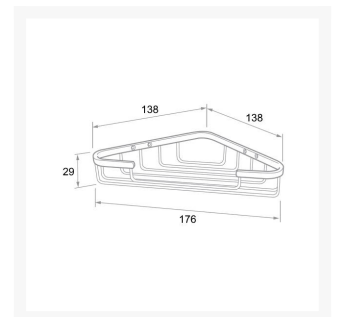

Independent 4 Life

Waterbury Corner Basket Soap Dish - Chromium Plated

Product Code: NH50

Product Images

Description

Waterbury corner basket soap dish with a chromium-plated finish, from the Essential Range.

EORI GB942447711000

- Ideal for soap and shampoo bottles in the shower area
- Brass and die cast construction
- Chromium-plated to Service Condition 2
- Ideal for use in wet and damp areas
- Ideal for soap and shampoo bottles
- 4 x Counter sunk fixing holes (fixings not included)
- Waterbury grabrails and accessories also available

Technical details:

- Diagonal width (mm): 176
- Side depth (mm): 138
- Overall height (mm): 29
- Bar diameter (mm): 3

Warranty:

- 12 year manufacturer warranty

Please note:

- Fixings not included - the installer should select the correct fixing based on wall type

Additional Information

Manufacturer	Waterbury
Colour	Chrome Plated
Type	Corner Soap Dish
Material	Brass
Mounting	Wall
Fixings	Concealed & Exposed