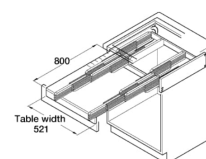

Independent 4 Life

Hailo Rapid Pull-out Table, 600mm Wide Cabinet - Cream/Brown Flecked

£277.57 Inc. VAT

Product Code: 4G40185

Product Images

Dimensions (mm)

Dimensions (mm)

Description

Hailo Rapid pull-out self-supporting table, a handy space-saver also ideal for seated and wheelchair users. The 100kg weight limit provides an ideal surface for food preparation and kitchen appliances.

Key benefits:

- Self-supporting pull-out table
- Complete assembly for installation in place of a drawer in a 600mm wide base cabinet
- Wooden assembly section and guides
- Partially slatted laminated table top
- Cream / Brown flecked finish

Technical details:

- Built-in width (mm): 561
- Built-in depth (mm): 490
- Built-in height (mm): 120
- Table extended width (mm): 521
- Table extended length (mm): 800
- Min./Max. cabinet width required (mm): 600
- Side-wall thickness (mm): 16 - 19
- Load bearing capacity (kg): 100
- Weight (kg): 11