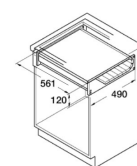

Independent 4 Life

Hailo Rapid Pull-out Table, 600mm Wide Cabinet - Cream/Brown Flecked

£277.57 Inc. VAT

Product Code: 4G40185

Product Images

Dimensions (mm)

Dimensions (mm)

Description

Hailo Rapid pull-out self-supporting table, a handy space-saver also ideal for seated and wheelchair users. The 100kg weight limit provides an ideal surface for food preparation and kitchen appliances.

Technical details:

- Built-in width (mm): 561
- Built-in depth (mm): 490
- Built-in height (mm): 120
- Table extended width (mm): 521
- Table extended length (mm): 800
- Min./Max. cabinet width required (mm): 600
- Side-wall thickness (mm): 16 - 19
- Load bearing capacity (kg): 100
- Weight (kg): 11

Please note:

- Drawer front panel and handle not included
- Fixings are not included

Additional Information

Manufacturer	Hailo
Width of Cabinet (mm)	600
Surface Finish	Cream / Brown Flecked