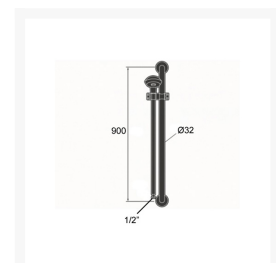

Independent 4 Life

£181.18 Inc. VAT

AWS Riser Rail Kit, 900mm SS Grab Rail, Chrome Shower Head & Hose - White Handset Holder

Product Code: AWS-0200

Product Images

Additional Options

Shower hose length (mm)	1500	£0.00
	2000	£0.00

Description

These AWS shower riser rail kits offer a more premium option for those looking to adapt with style.

The stainless steel grab rail with chrome shower head and hose results in an adaptive shower solution that avoids the typical "care home" look.

The white colour handset holder features a simple to operate paddle lever, and the multi-spray shower head is easily switchable with its clever push button design.

Key benefits:

- Premium shower riser rail kit for disabled and less abled adaptations
- 900mm length, 32mm diameter stainless steel grab bar
- White (RAL 9016) colour sliding handset holder with easy to use paddle lever
- Chrome shower head with 3 spray settings and simple push button control
- Chrome flexible shower hose in a choice of length - 1500 or 2000mm

Technical details:

- Rail length (mm): 900
- Rail diameter (mm): 32
- Shower hose length (mm): 1500 or 2000

- Shower hose connections: ½"

Warranty:

- 1 year manufacturer warranty

Additional Information

Manufacturer	AWS
Shower Features	Adjustable Riser Rail, Flexible Hose and Handset, Shower Head Holder
Hose Length (mm)	1500, 2000
Rail Length (mm)	900
Colour	Mirror Polished Finish (MPF)