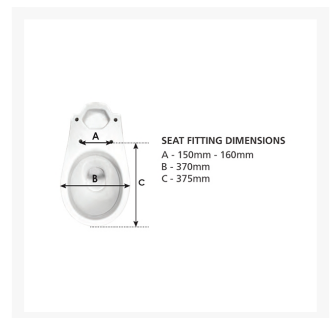

Independent 4 Life

Celmac Wirquin Celeste Plus Toilet Seat and Cover - White

£43.03 Inc. VAT

Product Code: SCK11WY

Product Images

Description

The Celeste Plus is a heavy duty toilet seat with top fixing solid brass hinges and stainless steel fittings. The seat is made from an anti-viral material that is also resistant to UV, chemicals, flame and scratches. This version of the seat comes with a lid.

Key benefits:

- Anti-viral toilet seat with lid
- White in colour
- Ergonomic seat for comfort
- Top fix hinge
- Solid brass adjustable hinge with stainless steel fittings
- Extremely strong, durable and hard wearing
- Resistant to UV, chemicals, flame and scratches
- Stabilising buffers prevent lateral movement, especially with side transfers
- Ideal for hospitals and care homes
- British made

Technical details:

- Hinge hole spacing c/c (mm): 150-160
- Seat outside length (mm): 425
- Seat outside width (mm): 370
- Aperture size L x W (mm): 280x230
- Maximum load (stone / kg): 30/190
- Please refer to the drawing in the image gallery for further mounting dimensions

Warranty:

- 2 year manufacturer warranty

Returns: Please note:

- Due health and hygiene and infection control this product is non-returnable

Additional Information

Manufacturer	Celmac
Seat Length (mm)	375
Seat Width (mm)	370
Hinge Spacing (mm)	150 - 160
Seat Colour	White
Seat Configuration	Seat & Cover
Hinge Type	Solid Brass Adjustable Hinge