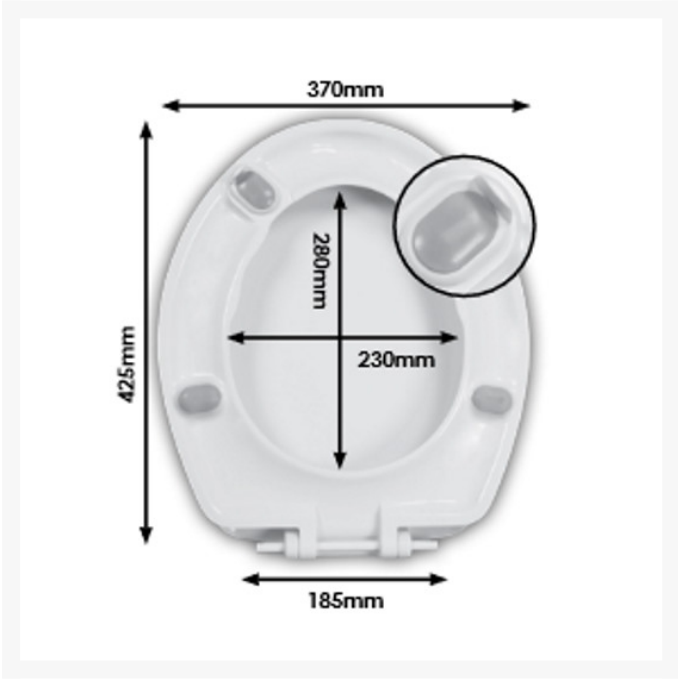

Independent 4 Life

Celmac Wirquin Celeste Plus Toilet Seat and Cover - White

£43.03 Inc. VAT

Product Code: SCK11WY

Product Images

Description

The Celeste Plus is a heavy duty toilet seat with top fixing solid brass hinges and stainless steel fittings. The seat is made from an anti-viral material that is also resistant to UV, chemicals, flame and scratches. This version of the seat comes with a lid.

Key benefits:

- Anti-viral toilet seat with lid
- White in colour
- Ergonomic seat for comfort
- Top fix hinge
- Solid brass adjustable hinge with stainless steel fittings
- Extremely strong, durable and hard wearing
- Resistant to UV, chemicals, flame and scratches
- Stabilising buffers prevent lateral movement, especially with side transfers
- Ideal for hospitals and care homes
- British made

Technical details:

- Hinge hole spacing c/c (mm): 150-160
- Seat outside length (mm): 425
- Seat outside width (mm): 370
- Aperture size L x W (mm): 280x230
- Maximum load (stone / kg): 30/190
- Please refer to the drawing in the image gallery for further mounting dimensions

Warranty:

- 2 year manufacturer warranty

Returns: Please note:

- Due health and hygiene and infection control this product is non-returnable

Additional Information

Manufacturer	Celmac
Seat Length (mm)	375
Seat Width (mm)	370
Hinge Spacing (mm)	150 - 160
Seat Colour	White
Seat Configuration	Seat & Cover
Hinge Type	Solid Brass Adjustable Hinge