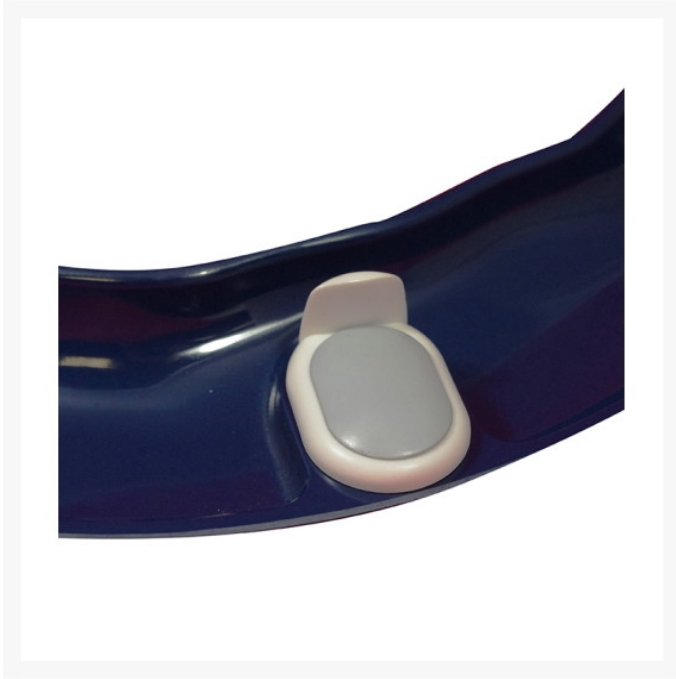

Independent 4 Life

Celmac Wirquin Celeste Plus Toilet Seat and Cover - White

£43.03 Inc. VAT

Product Code: SCK11WY

Product Images

Description

The Celeste Plus is a heavy duty toilet seat with top fixing solid brass hinges and stainless steel fittings. The seat is made from an anti-viral material that is also resistant to UV, chemicals, flame and scratches. This version of the seat comes with a lid.

Key benefits:

- Anti-viral toilet seat with lid
- White in colour
- Ergonomic seat for comfort
- Top fix hinge
- Solid brass adjustable hinge with stainless steel fittings
- Extremely strong, durable and hard wearing
- Resistant to UV, chemicals, flame and scratches
- Stabilising buffers prevent lateral movement, especially with side transfers
- Ideal for hospitals and care homes
- British made

Technical details:

- Hinge hole spacing c/c (mm): 150-160
- Seat outside length (mm): 425
- Seat outside width (mm): 370
- Aperture size L x W (mm): 280x230
- Maximum load (stone / kg): 30/190
- Please refer to the drawing in the image gallery for further mounting dimensions