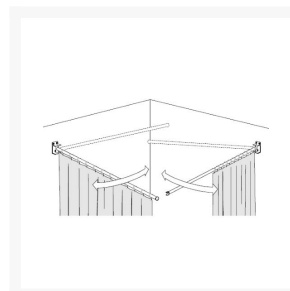

Independent 4 Life

Pressalit Shower Curtain Rail, Opening Version - Custom Size up to 1530x1530mm

£741.30 Inc. VAT

Product Code: RT225-CUSTOM

Product Images

Additional Options

Left dimension (Max. 1530mm)

£0.00

Right dimension (Max. 1530mm)

£0.00

Description

Pressalit opening shower curtain rail for use in rooms with ceiling hoists that can be ordered to custom sizes up to 1530 x 1530mm.

The two opening shower curtain rails can pivot 90° in either direction so that a ceiling hoist can pass through.

With wall fixings for brick walls and 2x 12 shower curtain rings, this shower curtain rail system may also be used as room dividers.

Key benefits:

- Up to 1530 x 1530mm opening shower curtain rail, specify your required Left and Right hand lengths
- 90° pivot opening in either direction
- For use in rooms with ceiling hoists
- Also can be used as room dividers
- Includes brick wall fixings
- Includes shower curtain rings