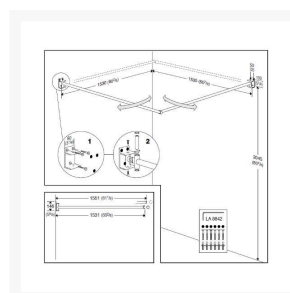

Independent 4 Life

Pressalit Shower Curtain Rail, Opening Version - Custom Size up to 1530x1530mm

£741.30 Inc. VAT

Product Code: RT225-CUSTOM

Product Images

Additional Options

Left dimension (Max. 1530mm)

£0.00

Right dimension (Max. 1530mm)

£0.00

Description

Pressalit opening shower curtain rail for use in rooms with ceiling hoists that can be ordered to custom sizes up to 1530 x 1530mm.

The two opening shower curtain rails can pivot 90° in either direction so that a ceiling hoist can pass through.

With wall fixings for brick walls and 2x 12 shower curtain rings, this shower curtain rail system may also be used as room dividers.

Key benefits:

- Up to 1530 x 1530mm opening shower curtain rail, specify your required Left and Right hand lengths
- 90° pivot opening in either direction
- For use in rooms with ceiling hoists
- Also can be used as room dividers
- Includes brick wall fixings
- Includes shower curtain rings

Materials:

- Basic material: 20 micrometre anodized aluminium
- Connectors / rings: Polyoxymethylene plastic (POM)

Recommended shower curtains:

- Shower curtains are not included, recommended (Product Code: RT205000)