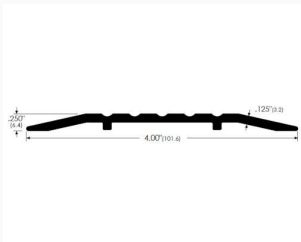

# AWS Grooved Low-profile AL Door THR 101.6 W x 6.4 H - Choice of Length 914 to 3048mm

From: £49.90  
To: £420.27  
Inc. VAT

Product Code: 4LA840011

## Product Images

**Width x Height x Length ft / mm**

**101.6 W x 6.4 H x 3ft / 914mm L**

£41.58

101.6mm wide low flat threshold, 6.4mm high. Aluminium, mill finish. 914mm ( 3ft ) length.

**101.6 W x 6.4 H x 4ft / 1219mm L**

£51.06

101.6mm wide low flat threshold, 6.4mm high. Aluminium, mill finish. 1219mm / 4ft length.

**101.6 W x 6.4 H x 6ft / 1829mm L**

£70.05

101.6mm wide low flat threshold, 6.4mm high. Aluminium, mill finish. 1829mm / 6ft length.

**101.6 W x 6.4 H x 7ft / 2134mm L**

£79.54

101.6mm wide low flat threshold, 6.4mm high. Aluminium, mill finish. 2134mm / 7ft length.

**101.6 W x 6.4 H x 10ft / 3048mm L**

£107.99

101.6mm wide low flat threshold, 6.4mm high. Aluminium, mill finish. 3048mm / 10ft length.