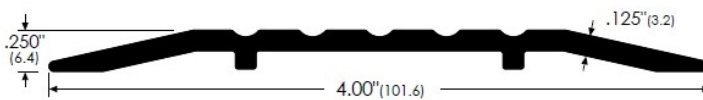

## Product Images

**Width x Height x Length ft / mm**

**101.6 W x 6.4 H x 3ft / 914mm L**

£41.58

101.6mm wide low flat threshold, 6.4mm high. Aluminium, mill finish. 914mm ( 3ft ) length.

**101.6 W x 6.4 H x 4ft / 1219mm L**

£51.06

101.6mm wide low flat threshold, 6.4mm high. Aluminium, mill finish. 1219mm / 4ft length.

**101.6 W x 6.4 H x 6ft / 1829mm L**

£70.05

101.6mm wide low flat threshold, 6.4mm high. Aluminium, mill finish. 1829mm / 6ft length.

**101.6 W x 6.4 H x 7ft / 2134mm L**

£79.54

101.6mm wide low flat threshold, 6.4mm high. Aluminium, mill finish. 2134mm / 7ft length.

**101.6 W x 6.4 H x 10ft / 3048mm L**

£107.99

101.6mm wide low flat threshold, 6.4mm high. Aluminium, mill finish. 3048mm / 10ft length.

### Technical details:

- Choice of Length: 914mm (3 ft), 1219mm (4 ft), 1829mm (6 ft), 2134mm (7 ft) and 3048mm (10 ft)
- Width: 101.6mm (4")
- Height: 6.4mm (0.25")
- Material: 3.2mm (0.125") thick medium gauge aluminium
- Corrosion: Successfully tested to Grade 4 (240 hours neutral salt spray exposure) in accordance with BS EN 1670:2007 Building Hardware