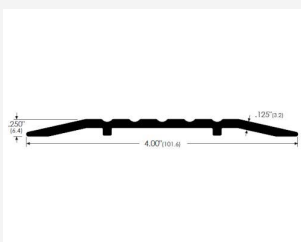

## Product Images

**Width x Height x Length ft / mm**

**101.6 W x 6.4 H x 3ft / 914mm L**

£41.58

101.6mm wide low flat threshold, 6.4mm high. Aluminium, mill finish. 914mm ( 3ft ) length.

**101.6 W x 6.4 H x 4ft / 1219mm L**

£51.06

101.6mm wide low flat threshold, 6.4mm high. Aluminium, mill finish. 1219mm / 4ft length.

**101.6 W x 6.4 H x 6ft / 1829mm L**

£70.05

101.6mm wide low flat threshold, 6.4mm high. Aluminium, mill finish. 1829mm / 6ft length.

**101.6 W x 6.4 H x 7ft / 2134mm L**

£79.54

101.6mm wide low flat threshold, 6.4mm high. Aluminium, mill finish. 2134mm / 7ft length.

**101.6 W x 6.4 H x 10ft / 3048mm L**

£107.99

101.6mm wide low flat threshold, 6.4mm high. Aluminium, mill finish. 3048mm / 10ft length.

### Technical details:

- Choice of Length: 914mm (3 ft), 1219mm (4 ft), 1829mm (6 ft), 2134mm (7 ft) and 3048mm (10 ft)
- Width: 101.6mm (4")
- Height: 6.4mm (0.25")
- Material: 3.2mm (0.125") thick medium gauge aluminium
- Corrosion: Successfully tested to Grade 4 (240 hours neutral salt spray exposure) in accordance with BS EN 1670:2007 Building Hardware