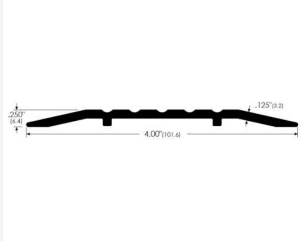

# AWS Grooved Low-profile AL Door THR 101.6 W x 6.4 H - Choice of Length 914 to 3048mm

From: £49.90  
To: £420.27  
Inc. VAT

Product Code: 4LA840011

## Product Images

**Width x Height x Length ft / mm**

**101.6 W x 6.4 H x 3ft / 914mm L**

£41.58

101.6mm wide low flat threshold, 6.4mm high. Aluminium, mill finish. 914mm ( 3ft ) length.

**101.6 W x 6.4 H x 4ft / 1219mm L**

£51.06

101.6mm wide low flat threshold, 6.4mm high. Aluminium, mill finish. 1219mm / 4ft length.

**101.6 W x 6.4 H x 6ft / 1829mm L**

£70.05

101.6mm wide low flat threshold, 6.4mm high. Aluminium, mill finish. 1829mm / 6ft length.

**101.6 W x 6.4 H x 7ft / 2134mm L**

£79.54

101.6mm wide low flat threshold, 6.4mm high. Aluminium, mill finish. 2134mm / 7ft length.

**101.6 W x 6.4 H x 10ft / 3048mm L**

£107.99

101.6mm wide low flat threshold, 6.4mm high. Aluminium, mill finish. 3048mm / 10ft length.