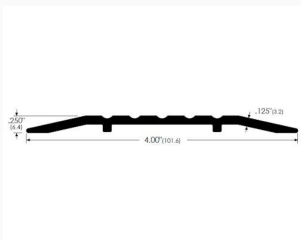

## Product Images

**Width x Height x Length ft / mm**

**101.6 W x 6.4 H x 3ft / 914mm L**

£41.58

101.6mm wide low flat threshold, 6.4mm high. Aluminium, mill finish. 914mm ( 3ft ) length.

**101.6 W x 6.4 H x 4ft / 1219mm L**

£51.06

101.6mm wide low flat threshold, 6.4mm high. Aluminium, mill finish. 1219mm / 4ft length.

**101.6 W x 6.4 H x 6ft / 1829mm L**

£70.05

101.6mm wide low flat threshold, 6.4mm high. Aluminium, mill finish. 1829mm / 6ft length.

**101.6 W x 6.4 H x 7ft / 2134mm L**

£79.54

101.6mm wide low flat threshold, 6.4mm high. Aluminium, mill finish. 2134mm / 7ft length.

**101.6 W x 6.4 H x 10ft / 3048mm L**

£107.99

101.6mm wide low flat threshold, 6.4mm high. Aluminium, mill finish. 3048mm / 10ft length.

### Technical details:

- Choice of Length: 914mm (3 ft), 1219mm (4 ft), 1829mm (6 ft), 2134mm (7 ft) and 3048mm (10 ft)
- Width: 101.6mm (4")
- Height: 6.4mm (0.25")
- Material: 3.2mm (0.125") thick medium gauge aluminium
- Corrosion: Successfully tested to Grade 4 (240 hours neutral salt spray exposure) in accordance with BS EN 1670:2007 Building Hardware