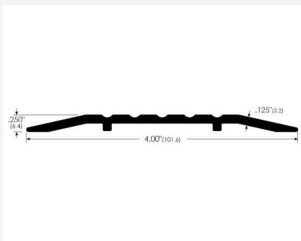

## Product Images

**Width x Height x Length ft / mm**

**101.6 W x 6.4 H x 3ft / 914mm L**

£41.58

101.6mm wide low flat threshold, 6.4mm high. Aluminium, mill finish. 914mm ( 3ft ) length.

**101.6 W x 6.4 H x 4ft / 1219mm L**

£51.06

101.6mm wide low flat threshold, 6.4mm high. Aluminium, mill finish. 1219mm / 4ft length.

**101.6 W x 6.4 H x 6ft / 1829mm L**

£70.05

101.6mm wide low flat threshold, 6.4mm high. Aluminium, mill finish. 1829mm / 6ft length.

**101.6 W x 6.4 H x 7ft / 2134mm L**

£79.54

101.6mm wide low flat threshold, 6.4mm high. Aluminium, mill finish. 2134mm / 7ft length.

**101.6 W x 6.4 H x 10ft / 3048mm L**

£107.99

101.6mm wide low flat threshold, 6.4mm high. Aluminium, mill finish. 3048mm / 10ft length.

### Technical details:

- Choice of Length: 914mm (3 ft), 1219mm (4 ft), 1829mm (6 ft), 2134mm (7 ft) and 3048mm (10 ft)
- Width: 101.6mm (4")
- Height: 6.4mm (0.25")
- Material: 3.2mm (0.125") thick medium gauge aluminium
- Corrosion: Successfully tested to Grade 4 (240 hours neutral salt spray exposure) in accordance with BS EN 1670:2007 Building Hardware