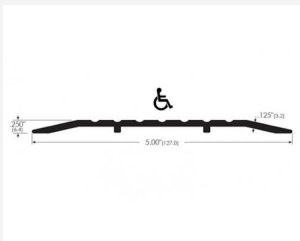

127 W x 6.4 H x 3ft / 914mm L

£47.28

127mm wide x 6.4mm high, medium duty aluminium mill finished low-profile flat door saddle threshold, suitable for internal and external doors - 914mm / 3ft length.

127 W x 6.4 H x 4ft / 1219mm L

£58.68

127mm wide x 6.4mm high, medium duty aluminium mill finished low-profile flat door saddle threshold, suitable for internal and external doors, 1219mm / 4ft length.

127 W x 6.4 H x 6ft / 1829mm L

£81.48

127mm wide x 6.4mm high, medium duty aluminium mill finished low-profile flat door saddle threshold, suitable for internal and external doors - 1829mm / 6ft length.

127 W x 6.4 H x 7ft / 2134mm L

£92.88

127mm wide x 6.4mm high, medium duty aluminium mill finished low-profile flat door saddle threshold, suitable for internal and external doors - 2134mm / 7ft length.

127 W x 6.4 H x 10ft / 3048mm L

£127.03