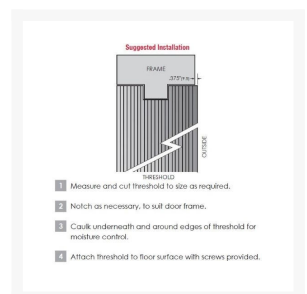

Independent 4 Life

AWS Grooved Low-profile AL Door THR 127 W x 6.4 H - Choice of Length 914 to 3048mm

From: £56.74
To: £488.84
Inc. VAT

Product Code: 4LA840016

Product Images

Product Options

Width x Height x Length ft / mm

127 W x 6.4 H x 3ft / 914mm L

£47.28

127mm wide x 6.4mm high, medium duty aluminium mill finished low-profile flat door saddle threshold, suitable for internal and external doors - 914mm / 3ft length.

127 W x 6.4 H x 4ft / 1219mm L

£58.68

127mm wide x 6.4mm high, medium duty aluminium mill finished low-profile flat door saddle threshold, suitable for internal and external doors, 1219mm / 4ft length.

127 W x 6.4 H x 6ft / 1829mm L

£81.48

127mm wide x 6.4mm high, medium duty aluminium mill finished low-profile flat door saddle threshold, suitable for internal and external doors - 3048mm / 10ft length.

Description

127mm wide aluminium door threshold, designed to stand up to the demands of medium duty traffic as well as temperature extremes.