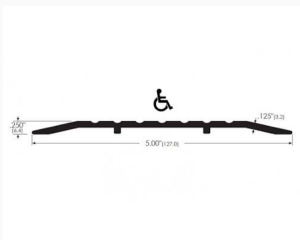

127 W x 6.4 H x 3ft / 914mm L

£47.28

127mm wide x 6.4mm high, medium duty aluminium mill finished low-profile flat door saddle threshold, suitable for internal and external doors - 914mm / 3ft length.

127 W x 6.4 H x 4ft / 1219mm L

£58.68

127mm wide x 6.4mm high, medium duty aluminium mill finished low-profile flat door saddle threshold, suitable for internal and external doors, 1219mm / 4ft length.

127 W x 6.4 H x 6ft / 1829mm L

£81.48

127mm wide x 6.4mm high, medium duty aluminium mill finished low-profile flat door saddle threshold, suitable for internal and external doors - 1829mm / 6ft length.

127 W x 6.4 H x 7ft / 2134mm L

£92.88

127mm wide x 6.4mm high, medium duty aluminium mill finished low-profile flat door saddle threshold, suitable for internal and external doors - 2134mm / 7ft length.

127 W x 6.4 H x 10ft / 3048mm L

£127.03