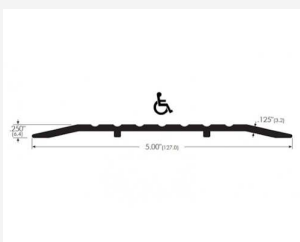

127 W x 6.4 H x 3ft / 914mm L

£47.28

127mm wide x 6.4mm high, medium duty aluminium mill finished low-profile flat door saddle threshold, suitable for internal and external doors - 914mm / 3ft length.

127 W x 6.4 H x 4ft / 1219mm L

£58.68

127mm wide x 6.4mm high, medium duty aluminium mill finished low-profile flat door saddle threshold, suitable for internal and external doors, 1219mm / 4ft length.

127 W x 6.4 H x 6ft / 1829mm L

£81.48

127mm wide x 6.4mm high, medium duty aluminium mill finished low-profile flat door saddle threshold, suitable for internal and external doors - 1829mm / 6ft length.

127 W x 6.4 H x 7ft / 2134mm L

£92.88

127mm wide x 6.4mm high, medium duty aluminium mill finished low-profile flat door saddle threshold, suitable for internal and external doors - 2134mm / 7ft length.

127 W x 6.4 H x 10ft / 3048mm L

£127.03