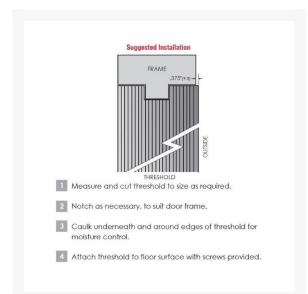

Product Images