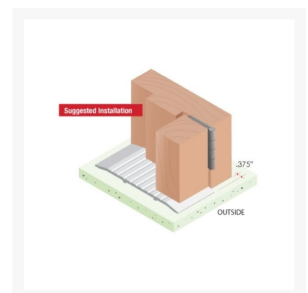

Product Images